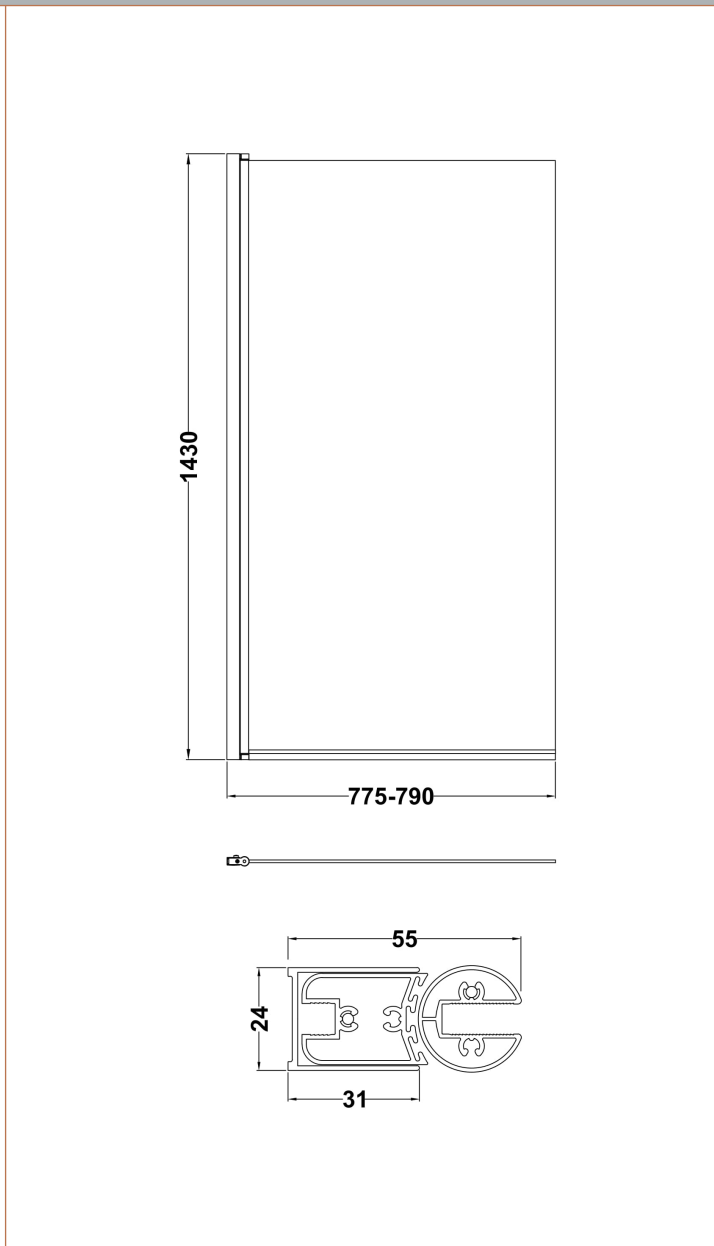

Sales Code: NSSQ

Description: Square Bath Screen (6)

Product Dimensions

Height (mm):	1430
Width (mm):	790
Depth (mm):	38
Nett Weight (kg):	17

Packaging Dimensions

Height (mm):	50
Width (mm):	800
Length (mm):	1440
Gross Weight (kg):	17.4

Packaging Data

Box Colour:	Brown Cardboard Box - Printed
Box Qty:	1
Label Size:	x
Label Colour:	Not Applicable
Label Qty:	0

Outer Box Dimensions (If Applicable)

Height (mm):	
Width (mm):	
Depth (mm):	
Length (mm):	
Gross Weight (kg):	
Barcode:	5055369002566

Product Details

Country of Origin:	China
Fitting Instruction:	No
CE & UKCA:	Yes
Profile Material:	Aluminium
Profile Finish:	Chrome
Adjustments (mm):	775mm-790mm
Entry Width (mm):	
Swing In Dim (mm):	700 mm
Swing Out Dim (mm):	700 mm
Radius (mm):	Not Applicable
Glass Thickness (mm):	6
Easy Fit:	No
Easy Clean:	No
Handle Style:	Not Applicable
Handle Material:	Not Applicable
Enclosure Design:	Frameless
Wheel Type:	Not Applicable
Support Bar Included:	Support Bar Not Included
Extras:	None