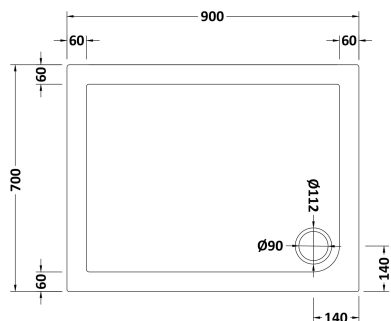

Sales Code: NTP007

Description: Rectangular Tray 900 X 700

Product Dimensions

Length (mm):	900
Width (mm):	700
Height (mm):	40
Nett Weight (kg):	16.4

Packaging Dimensions

Length (mm):	940
Width (mm):	740
Height (mm):	80
Gross Weight (kg):	16.4

Packaging Data

Box Colour:	Shrinkwrap & Polystyrene
Box Qty:	1
Label Size:	100 x 50
Label Colour:	White Label
Label Qty:	2

Outer Box Dimensions (If Applicable)

Length (mm):	
Width (mm):	
Height (mm):	
Gross Weight (kg):	
Barcode:	5055369045860

Product Details

Country of Origin:	United Kingdom
Fitting Instruction:	No
CE & UKCA:	Yes
Colour/Finish:	White
Product Material:	Acrylic Capped ABS Caco3 & Pu
Material Colour Reference:	European White
Radius:	0
Waste Required (mm):	90
Compatible with Leg Kit:	Yes