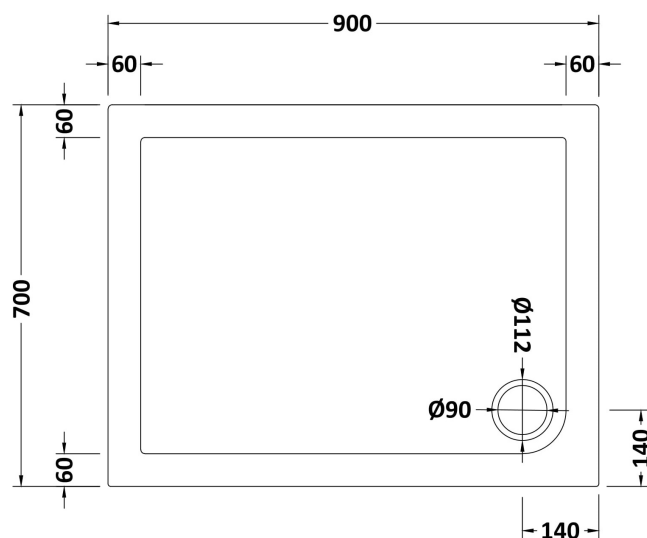

Sales Code: NTP007

Description: Rectangular Tray 900 X 700

Product Dimensions

Length (mm):	900
Width (mm):	700
Height (mm):	40
Nett Weight (kg):	19.7

Packaging Dimensions

Length (mm):	940
Width (mm):	740
Height (mm):	80
Gross Weight (kg):	20

Packaging Data

Box Colour:	Shrinkwrap & Polystyrene
Box Qty:	1
Label Size:	100 x 50
Label Colour:	White Label
Label Qty:	2

Outer Box Dimensions (If Applicable)

Length (mm):	
Width (mm):	
Height (mm):	
Gross Weight (kg):	
Barcode:	5055369045860

Product Details

Country of Origin:	United Kingdom
Fitting Instruction:	No
CE & UKCA:	Yes
Colour/Finish:	White
Product Material:	Acrylic Capped ABS Caco3 & Pu
Material Colour Reference:	European White
Radius:	0
Waste Required (mm):	90
Compatible with Leg Kit:	Yes