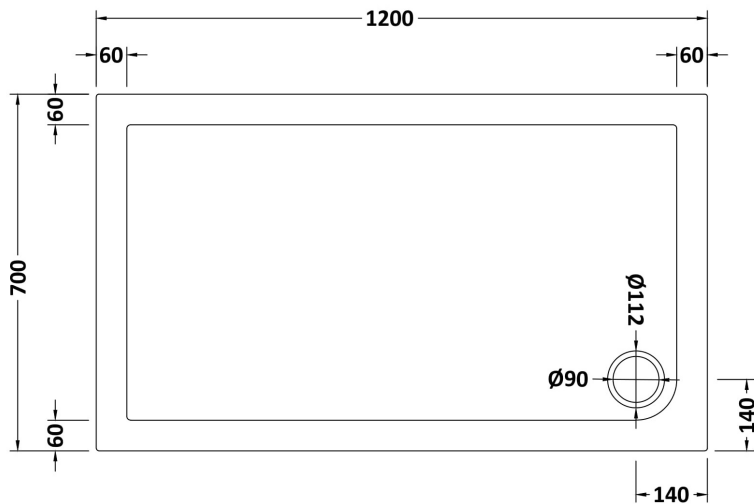

Sales Code: NTP011

Description: Rectangular Tray 1200 X 700

Product Dimensions

Length (mm):	1200
Width (mm):	700
Height (mm):	40
Nett Weight (kg):	26.4

Packaging Dimensions

Length (mm):	1240
Width (mm):	740
Height (mm):	80
Gross Weight (kg):	26.7

Packaging Data

Box Colour:	Shrinkwrap & Polystyrene
Box Qty:	1
Label Size:	100 x 50
Label Colour:	White Label
Label Qty:	2

Outer Box Dimensions (If Applicable)

Length (mm):	
Width (mm):	
Height (mm):	
Gross Weight (kg):	
Barcode:	5055369025381

Product Details

Country of Origin:	United Kingdom
Fitting Instruction:	No
CE & UKCA:	Yes
Colour/Finish:	White
Product Material:	Acrylic Capped ABS Caco3 & Pu
Material Colour Reference:	European White
Radius:	0
Waste Required (mm):	90
Compatible with Leg Kit:	Yes