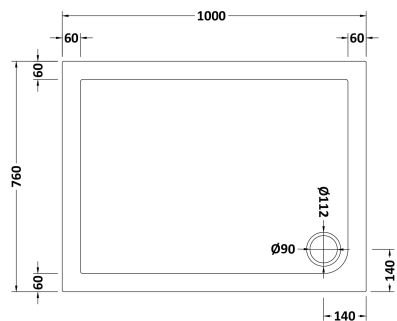

Sales Code: NTP012

Description: Rectangular Tray 1000 X 760

Product Dimensions

Length (mm):	1000
Width (mm):	760
Height (mm):	40
Nett Weight (kg):	20.7

Packaging Dimensions

Length (mm):	1040
Width (mm):	800
Height (mm):	80
Gross Weight (kg):	20.7

Packaging Data

Box Colour:	Shrinkwrap & Polystyrene
Box Qty:	1
Label Size:	100 x 50
Label Colour:	White Label
Label Qty:	2

Outer Box Dimensions (If Applicable)

Length (mm):	
Width (mm):	
Height (mm):	
Gross Weight (kg):	
Barcode:	5055369006243

Product Details

Country of Origin:	United Kingdom
Fitting Instruction:	No
CE & UKCA:	Yes
Colour/Finish:	White
Product Material:	Acrylic Capped ABS Caco3 & Pu
Material Colour Reference:	European White
Radius:	0
Waste Required (mm):	90
Compatible with Leg Kit:	Yes