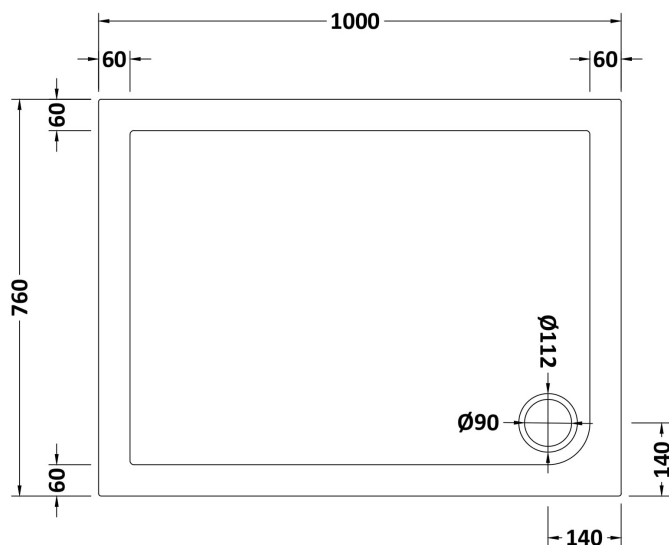

Sales Code: NTP012

Description: Rectangular Tray 1000 X 760

Product Dimensions

Length (mm):	1000
Width (mm):	760
Height (mm):	40
Nett Weight (kg):	23.3

Packaging Dimensions

Length (mm):	1040
Width (mm):	800
Height (mm):	80
Gross Weight (kg):	23.6

Packaging Data

Box Colour:	Shrinkwrap & Polystyrene
Box Qty:	1
Label Size:	100 x 50
Label Colour:	White Label
Label Qty:	2

Outer Box Dimensions (If Applicable)

Length (mm):	
Width (mm):	
Height (mm):	
Gross Weight (kg):	
Barcode:	5055369006243

Product Details

Country of Origin:	United Kingdom
Fitting Instruction:	No
CE & UKCA:	Yes
Colour/Finish:	White
Product Material:	Acrylic Capped ABS Caco3 & Pu
Material Colour Reference:	European White
Radius:	0
Waste Required (mm):	90
Compatible with Leg Kit:	Yes