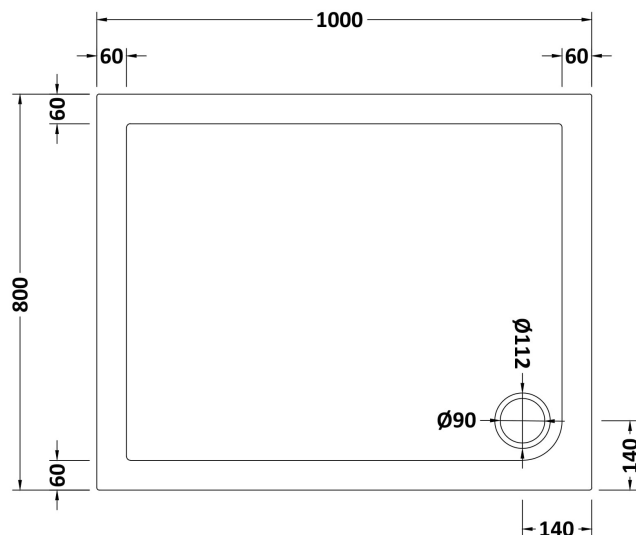

Sales Code: NTP013

Description: Rectangular Tray 1000 X 800

Product Dimensions

Length (mm):	1000
Width (mm):	800
Height (mm):	40
Nett Weight (kg):	25.1

Packaging Dimensions

Length (mm):	1040
Width (mm):	840
Height (mm):	80
Gross Weight (kg):	25.4

Packaging Data

Box Colour:	Shrinkwrap & Polystyrene
Box Qty:	1
Label Size:	100 x 50
Label Colour:	White Label
Label Qty:	2

Outer Box Dimensions (If Applicable)

Length (mm):	
Width (mm):	
Height (mm):	
Gross Weight (kg):	
Barcode:	5055369006250

Product Details

Country of Origin:	United Kingdom
Fitting Instruction:	No
CE & UKCA:	Yes
Colour/Finish:	White
Product Material:	Acrylic Capped ABS Caco3 & Pu
Material Colour Reference:	European White
Radius:	0
Waste Required (mm):	90
Compatible with Leg Kit:	Yes