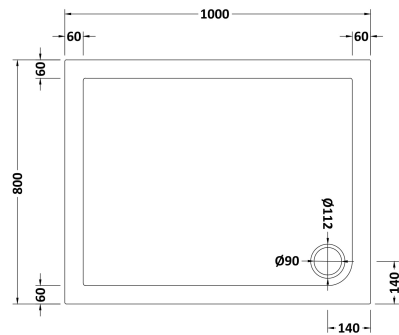

Sales Code: NTP013

Description: Rectangular Tray 1000 X 800

Product Dimensions

Length (mm):	1000
Width (mm):	800
Height (mm):	40
Nett Weight (kg):	22.8

Packaging Dimensions

Length (mm):	1040
Width (mm):	840
Height (mm):	80
Gross Weight (kg):	22.8

Packaging Data

Box Colour:	Shrinkwrap & Polystyrene
Box Qty:	1
Label Size:	100 x 50
Label Colour:	White Label
Label Qty:	2

Outer Box Dimensions (If Applicable)

Length (mm):	
Width (mm):	
Height (mm):	
Gross Weight (kg):	
Barcode:	5055369006250

Product Details

Country of Origin:	United Kingdom
Fitting Instruction:	No
CE & UKCA:	Yes
Colour/Finish:	White
Product Material:	Acrylic Capped ABS Caco3 & Pu
Material Colour Reference:	European White
Radius:	0
Waste Required (mm):	90
Compatible with Leg Kit:	Yes