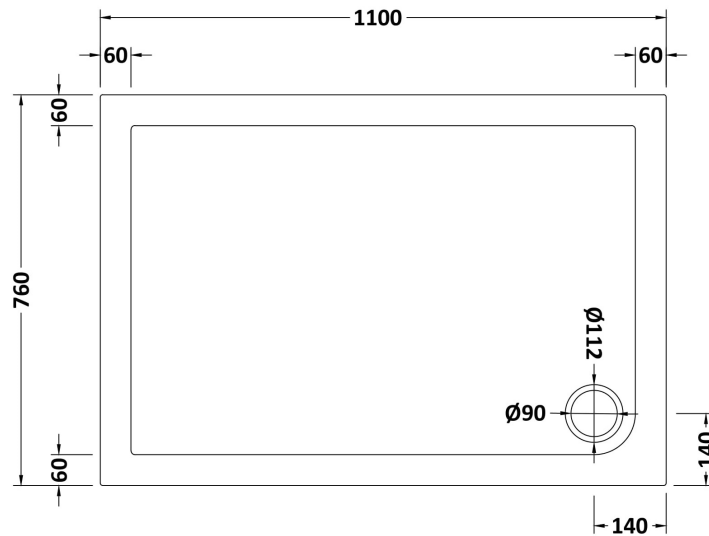

Sales Code: NTP017

Description: Rectangular Tray 1100 X 760

Product Dimensions

Length (mm):	1100
Width (mm):	760
Height (mm):	40
Nett Weight (kg):	26

Packaging Dimensions

Length (mm):	1140
Width (mm):	800
Height (mm):	80
Gross Weight (kg):	26.3

Packaging Data

Box Colour:	Shrinkwrap & Polystyrene
Box Qty:	1
Label Size:	100 x 50
Label Colour:	White Label
Label Qty:	2

Outer Box Dimensions (If Applicable)

Length (mm):	
Width (mm):	
Height (mm):	
Gross Weight (kg):	
Barcode:	5055369006274

Product Details

Country of Origin:	United Kingdom
Fitting Instruction:	No
CE & UKCA:	Yes
Colour/Finish:	White
Product Material:	Acrylic Capped ABS Caco3 & Pu
Material Colour Reference:	European White
Radius:	0
Waste Required (mm):	90
Compatible with Leg Kit:	Yes