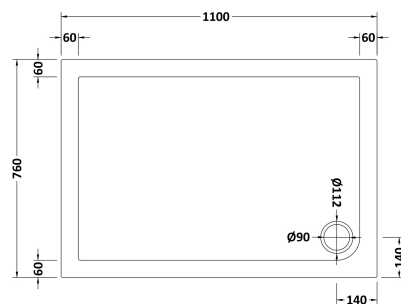

### Product Dimensions

Length (mm):	1100
Width (mm):	760
Height (mm):	40
Nett Weight (kg):	23.1

### Packaging Dimensions

Length (mm):	1140
Width (mm):	800
Height (mm):	80
Gross Weight (kg):	23.1

### Packaging Data

Box Colour:	Shrinkwrap & Polystyrene
Box Qty:	1
Label Size:	100 x 50
Label Colour:	White Label
Label Qty:	2

### Outer Box Dimensions (If Applicable)

Length (mm):	
Width (mm):	
Height (mm):	
Gross Weight (kg):	
Barcode:	5055369006274