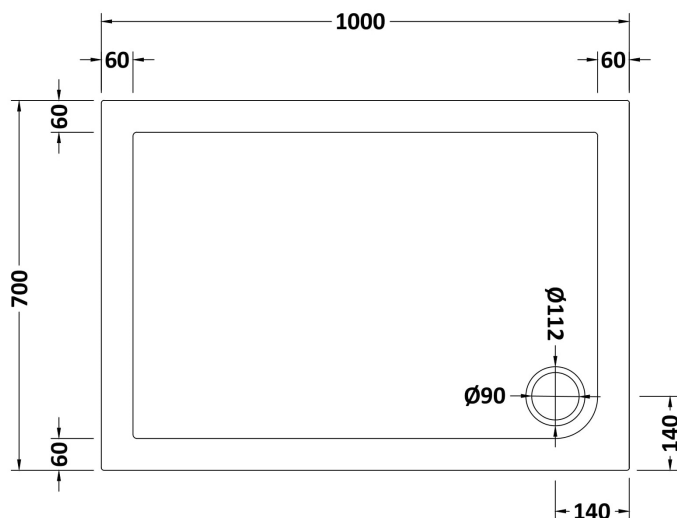

### Product Dimensions

Length (mm):	1000
Width (mm):	700
Height (mm):	40
Nett Weight (kg):	22.2

### Packaging Dimensions

Length (mm):	1040
Width (mm):	740
Height (mm):	80
Gross Weight (kg):	22.5

### Packaging Data

Box Colour:	Shrinkwrap & Polystyrene
Box Qty:	1
Label Size:	100 x 50
Label Colour:	White Label
Label Qty:	2

### Outer Box Dimensions (If Applicable)

Length (mm):	
Width (mm):	
Height (mm):	
Gross Weight (kg):	
Barcode:	5055369025398