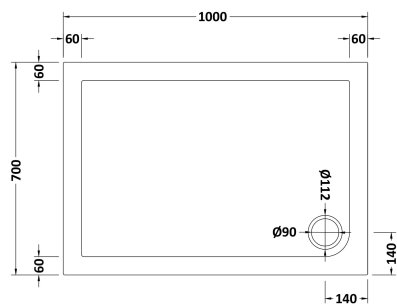

Sales Code: NTP021

Description: Rectangular Tray 1000 X 700

Product Dimensions

Length (mm):	1000
Width (mm):	700
Height (mm):	40
Nett Weight (kg):	18.1

Packaging Dimensions

Length (mm):	1040
Width (mm):	740
Height (mm):	80
Gross Weight (kg):	18.1

Packaging Data

Box Colour:	Shrinkwrap & Polystyrene
Box Qty:	1
Label Size:	100 x 50
Label Colour:	White Label
Label Qty:	2

Outer Box Dimensions (If Applicable)

Length (mm):	
Width (mm):	
Height (mm):	
Gross Weight (kg):	
Barcode:	5055369025398

Product Details

Country of Origin:	United Kingdom
Fitting Instruction:	No
CE & UKCA:	Yes
Colour/Finish:	White
Product Material:	Acrylic Capped ABS Caco3 & Pu
Material Colour Reference:	European White
Radius:	0
Waste Required (mm):	90
Compatible with Leg Kit:	Yes