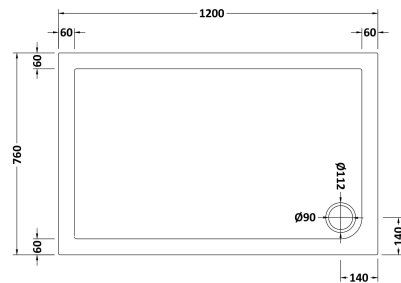

Sales Code: NTP022

Description: Rectangular Tray 1200 X 760

Product Dimensions

Length (mm):	1200
Width (mm):	760
Height (mm):	40
Nett Weight (kg):	23.6

Packaging Dimensions

Length (mm):	1240
Width (mm):	800
Height (mm):	80
Gross Weight (kg):	23.6

Packaging Data

Box Colour:	Shrinkwrap & Polystyrene
Box Qty:	1
Label Size:	100 x 50
Label Colour:	White Label
Label Qty:	2

Outer Box Dimensions (If Applicable)

Length (mm):	
Width (mm):	
Height (mm):	
Gross Weight (kg):	
Barcode:	5055369006304

Product Details

Country of Origin:	United Kingdom
Fitting Instruction:	No
CE & UKCA:	Yes
Colour/Finish:	White
Product Material:	Acrylic Capped ABS Caco3 & Pu
Material Colour Reference:	European White
Radius:	0
Waste Required (mm):	90
Compatible with Leg Kit:	Yes