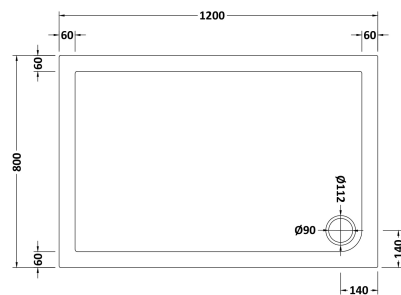

**Sales Code:** NTP023

**Description:** Rectangular Tray 1200 X 800

**Product Dimensions**

Length (mm):	1200
Width (mm):	800
Height (mm):	40
Nett Weight (kg):	25

**Packaging Dimensions**

Length (mm):	1240
Width (mm):	840
Height (mm):	80
Gross Weight (kg):	25

**Packaging Data**

Box Colour:	Shrinkwrap & Polystyrene
Box Qty:	1
Label Size:	100 x 50
Label Colour:	White Label
Label Qty:	2

**Outer Box Dimensions (If Applicable)**

Length (mm):	
Width (mm):	
Height (mm):	
Gross Weight (kg):	
Barcode:	5055369006311

**Product Details**

Country of Origin:	United Kingdom
Fitting Instruction:	No
CE & UKCA:	Yes
Colour/Finish:	White
Product Material:	Acrylic Capped ABS Caco3 & Pu
Material Colour Reference:	European White
Radius:	0
Waste Required (mm):	90
Compatible with Leg Kit:	Yes