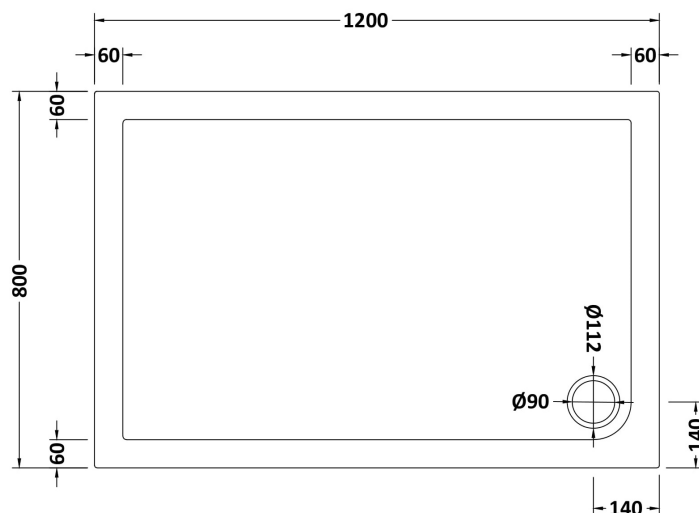

Sales Code: NTP023

Description: Rectangular Tray 1200 X 800

Product Dimensions

Length (mm):	1200
Width (mm):	800
Height (mm):	40
Nett Weight (kg):	29.8

Packaging Dimensions

Length (mm):	1240
Width (mm):	840
Height (mm):	80
Gross Weight (kg):	30.1

Packaging Data

Box Colour:	Shrinkwrap & Polystyrene
Box Qty:	1
Label Size:	100 x 50
Label Colour:	White Label
Label Qty:	2

Outer Box Dimensions (If Applicable)

Length (mm):	
Width (mm):	
Height (mm):	
Gross Weight (kg):	
Barcode:	5055369006311

Product Details

Country of Origin:	United Kingdom
Fitting Instruction:	No
CE & UKCA:	Yes
Colour/Finish:	White
Product Material:	Acrylic Capped ABS Caco3 & Pu
Material Colour Reference:	European White
Radius:	0
Waste Required (mm):	90
Compatible with Leg Kit:	Yes