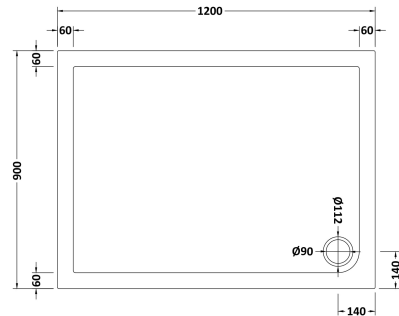

### Product Dimensions

Length (mm):	1200
Width (mm):	900
Height (mm):	40
Nett Weight (kg):	27.4

### Packaging Dimensions

Length (mm):	1240
Width (mm):	940
Height (mm):	80
Gross Weight (kg):	27.4

### Packaging Data

Box Colour:	Shrinkwrap & Polystyrene
Box Qty:	1
Label Size:	100 x 50
Label Colour:	White Label
Label Qty:	2

### Outer Box Dimensions (If Applicable)

Length (mm):	
Width (mm):	
Height (mm):	
Gross Weight (kg):	
Barcode:	5055369006328