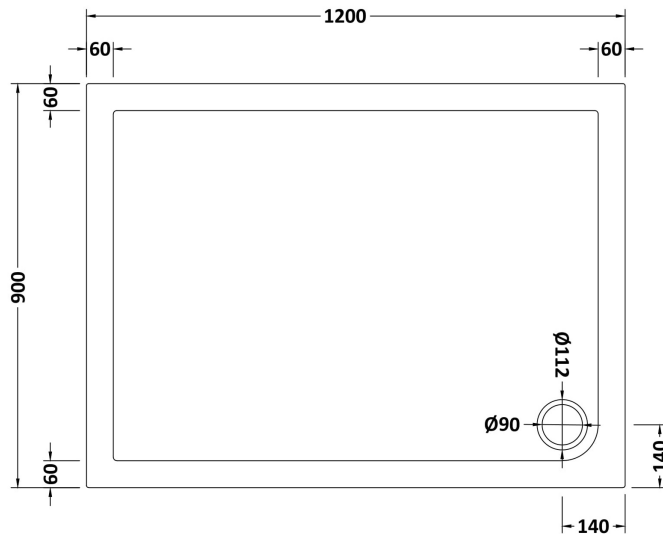

### Product Dimensions

Length (mm):	1200
Width (mm):	900
Height (mm):	40
Nett Weight (kg):	31.7

### Packaging Dimensions

Length (mm):	1240
Width (mm):	940
Height (mm):	80
Gross Weight (kg):	32

### Packaging Data

Box Colour:	Shrinkwrap & Polystyrene
Box Qty:	1
Label Size:	100 x 50
Label Colour:	White Label
Label Qty:	2

### Outer Box Dimensions (If Applicable)

Length (mm):	
Width (mm):	
Height (mm):	
Gross Weight (kg):	
Barcode:	5055369006328