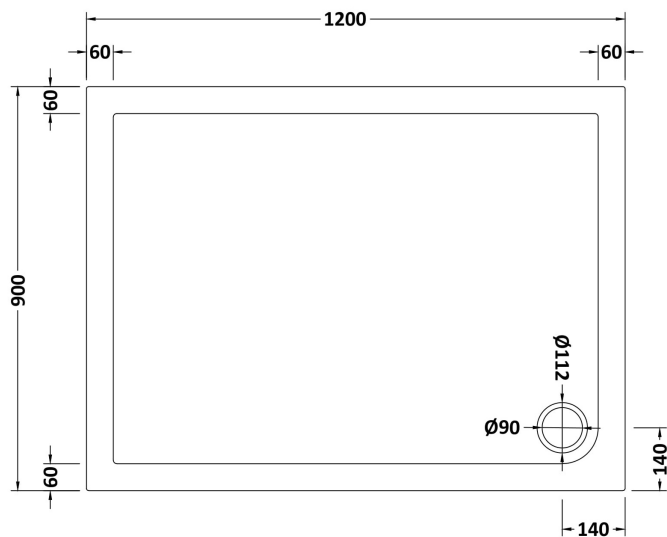

Sales Code: NTP024

Description: Rectangular Tray 1200 X 900

Product Dimensions

Length (mm):	1200
Width (mm):	900
Height (mm):	40
Nett Weight (kg):	31.7

Packaging Dimensions

Length (mm):	1240
Width (mm):	940
Height (mm):	80
Gross Weight (kg):	32

Packaging Data

Box Colour:	Shrinkwrap & Polystyrene
Box Qty:	1
Label Size:	100 x 50
Label Colour:	White Label
Label Qty:	2

Outer Box Dimensions (If Applicable)

Length (mm):	
Width (mm):	
Height (mm):	
Gross Weight (kg):	
Barcode:	5055369006328

Product Details

Country of Origin:	United Kingdom
Fitting Instruction:	No
CE & UKCA:	Yes
Colour/Finish:	White
Product Material:	Acrylic Capped ABS Caco3 & Pu
Material Colour Reference:	European White
Radius:	0
Waste Required (mm):	90
Compatible with Leg Kit:	Yes