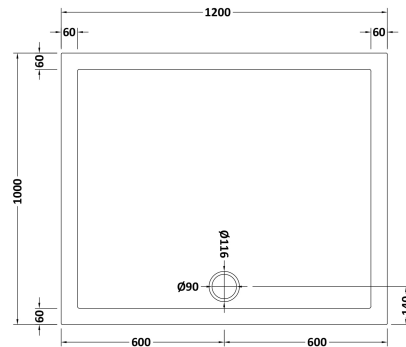

### Product Dimensions

Length (mm):	1200
Width (mm):	1000
Height (mm):	35
Nett Weight (kg):	29.9

### Packaging Dimensions

Length (mm):	1240
Width (mm):	1040
Height (mm):	85
Gross Weight (kg):	30

### Packaging Data

Box Colour:	Shrinkwrap & Polystyrene
Box Qty:	1
Label Size:	100 x 50
Label Colour:	White Label
Label Qty:	2

### Outer Box Dimensions (If Applicable)

Length (mm):	
Width (mm):	
Height (mm):	
Gross Weight (kg):	
Barcode:	5056211873334