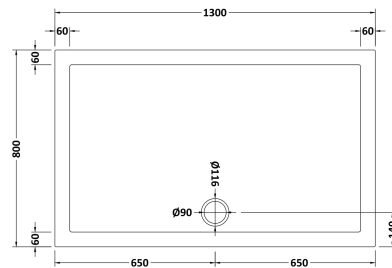

Sales Code: NTP028

Description: Rectangular Tray 1300 X 800

Product Dimensions

Length (mm):	1300
Width (mm):	800
Height (mm):	40
Nett Weight (kg):	26.6

Packaging Dimensions

Length (mm):	1340
Width (mm):	850
Height (mm):	840
Gross Weight (kg):	27

Packaging Data

Box Colour:	Shrinkwrap & Polystyrene
Box Qty:	1
Label Size:	100 x 50
Label Colour:	White Label
Label Qty:	2

Outer Box Dimensions (If Applicable)

Length (mm):	
Width (mm):	
Height (mm):	
Gross Weight (kg):	
Barcode:	5055275896235

Product Details

Country of Origin:	United Kingdom
Fitting Instruction:	No
CE & UKCA:	Yes
Colour/Finish:	White
Product Material:	Acrylic Capped ABS Caco3 & Pu
Material Colour Reference:	European White
Radius:	0
Waste Required (mm):	90
Compatible with Leg Kit:	Yes