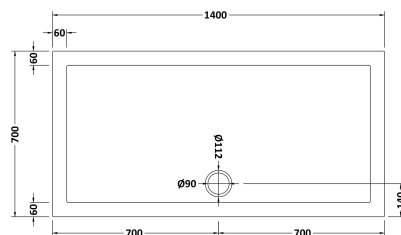

Sales Code: NTP031

Description: Rectangular Tray 1400 X 700

Product Dimensions

Length (mm):	1400
Width (mm):	700
Height (mm):	40
Nett Weight (kg):	26

Packaging Dimensions

Length (mm):	1440
Width (mm):	740
Height (mm):	80
Gross Weight (kg):	26

Packaging Data

Box Colour:	Shrinkwrap & Polystyrene
Box Qty:	1
Label Size:	100 x 50
Label Colour:	White Label
Label Qty:	2

Outer Box Dimensions (If Applicable)

Length (mm):	
Width (mm):	
Height (mm):	
Gross Weight (kg):	
Barcode:	5055369071180

Product Details

Country of Origin:	United Kingdom
Fitting Instruction:	No
CE & UKCA:	Yes
Colour/Finish:	White
Product Material:	Acrylic Capped ABS Caco3 & Pu
Material Colour Reference:	European White
Radius:	0
Waste Required (mm):	90
Compatible with Leg Kit:	Yes