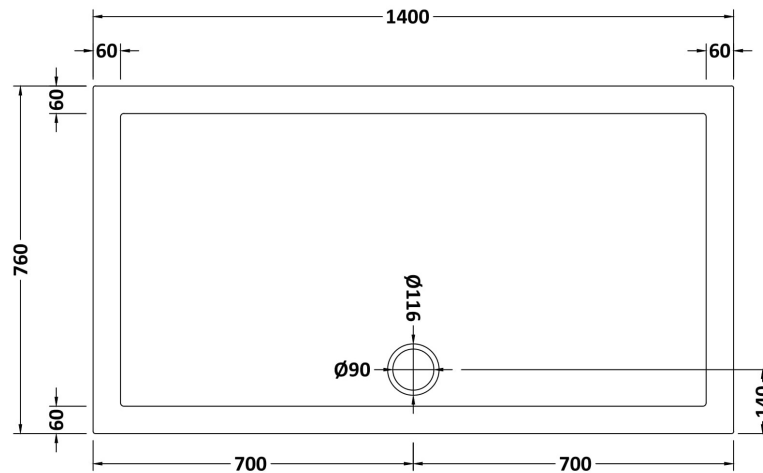

### Product Dimensions

Length (mm):	1400
Width (mm):	760
Height (mm):	40
Nett Weight (kg):	35.5

### Packaging Dimensions

Length (mm):	1440
Width (mm):	800
Height (mm):	80
Gross Weight (kg):	35.8

### Packaging Data

Box Colour:	Shrinkwrap & Polystyrene
Box Qty:	1
Label Size:	100 x 50
Label Colour:	White Label
Label Qty:	2

### Outer Box Dimensions (If Applicable)

Length (mm):	
Width (mm):	
Height (mm):	
Gross Weight (kg):	
Barcode:	5055275869123