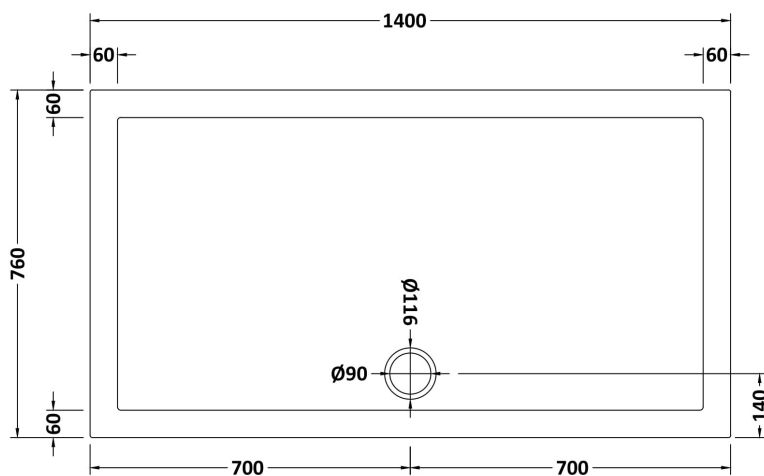

**Sales Code:** NTP032

**Description:** Rectangular Tray 1400 X 760

**Product Dimensions**

Length (mm):	1400
Width (mm):	760
Height (mm):	40
Nett Weight (kg):	35.5

**Packaging Dimensions**

Length (mm):	1440
Width (mm):	800
Height (mm):	80
Gross Weight (kg):	35.8

**Packaging Data**

Box Colour:	Shrinkwrap & Polystyrene
Box Qty:	1
Label Size:	100 x 50
Label Colour:	White Label
Label Qty:	2

**Outer Box Dimensions (If Applicable)**

Length (mm):	
Width (mm):	
Height (mm):	
Gross Weight (kg):	
Barcode:	5055275869123

**Product Details**

Country of Origin:	United Kingdom
Fitting Instruction:	No
CE & UKCA:	Yes
Colour/Finish:	White
Product Material:	Acrylic Capped ABS Caco3 & Pu
Material Colour Reference:	European White
Radius:	0
Waste Required (mm):	90
Compatible with Leg Kit:	Yes