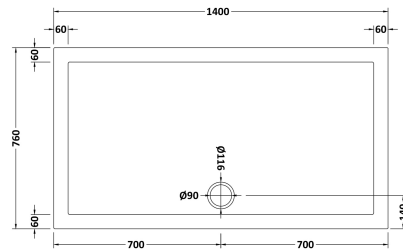

Sales Code: NTP032

Description: Rectangular Tray 1400 X 760

Product Dimensions

Length (mm):	1400
Width (mm):	760
Height (mm):	40
Nett Weight (kg):	27.8

Packaging Dimensions

Length (mm):	1440
Width (mm):	800
Height (mm):	80
Gross Weight (kg):	27.8

Packaging Data

Box Colour:	Shrinkwrap & Polystyrene
Box Qty:	1
Label Size:	100 x 50
Label Colour:	White Label
Label Qty:	2

Outer Box Dimensions (If Applicable)

Length (mm):	
Width (mm):	
Height (mm):	
Gross Weight (kg):	
Barcode:	5055275869123

Product Details

Country of Origin:	United Kingdom
Fitting Instruction:	No
CE & UKCA:	Yes
Colour/Finish:	White
Product Material:	Acrylic Capped ABS Caco3 & Pu
Material Colour Reference:	European White
Radius:	0
Waste Required (mm):	90
Compatible with Leg Kit:	Yes