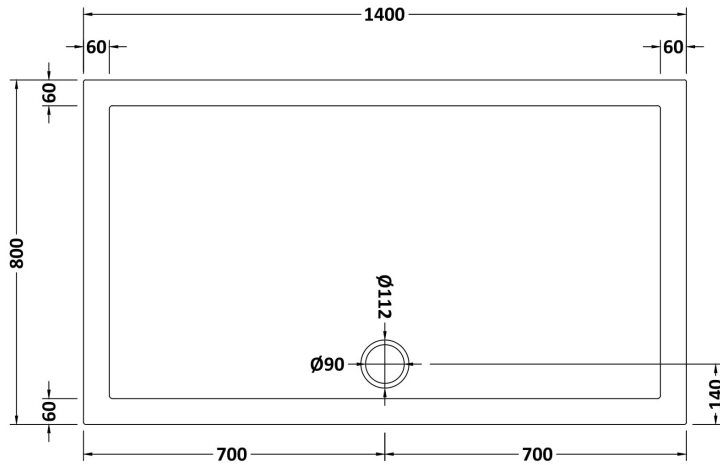

Sales Code: NTP033

Description: Rectangular Tray 1400 X 800

Product Dimensions

Length (mm):	1400
Width (mm):	800
Height (mm):	40
Nett Weight (kg):	36.6

Packaging Dimensions

Length (mm):	1440
Width (mm):	840
Height (mm):	80
Gross Weight (kg):	36.9

Packaging Data

Box Colour:	Shrinkwrap & Polystyrene
Box Qty:	1
Label Size:	100 x 50
Label Colour:	White Label
Label Qty:	2

Outer Box Dimensions (If Applicable)

Length (mm):	
Width (mm):	
Height (mm):	
Gross Weight (kg):	
Barcode:	5055369006335

Product Details

Country of Origin:	United Kingdom
Fitting Instruction:	No
CE & UKCA:	Yes
Colour/Finish:	White
Product Material:	Acrylic Capped ABS Caco3 & Pu
Material Colour Reference:	European White
Radius:	0
Waste Required (mm):	90
Compatible with Leg Kit:	Yes