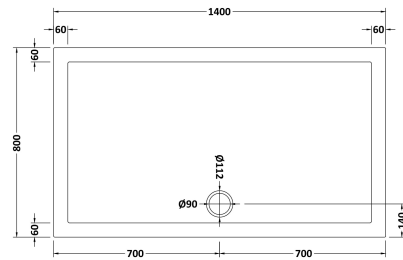

### Product Dimensions

Length (mm):	1400
Width (mm):	800
Height (mm):	40
Nett Weight (kg):	31.4

### Packaging Dimensions

Length (mm):	1440
Width (mm):	840
Height (mm):	80
Gross Weight (kg):	31.4

### Packaging Data

Box Colour:	Shrinkwrap & Polystyrene
Box Qty:	1
Label Size:	100 x 50
Label Colour:	White Label
Label Qty:	2

### Outer Box Dimensions (If Applicable)

Length (mm):	
Width (mm):	
Height (mm):	
Gross Weight (kg):	
Barcode:	5055369006335