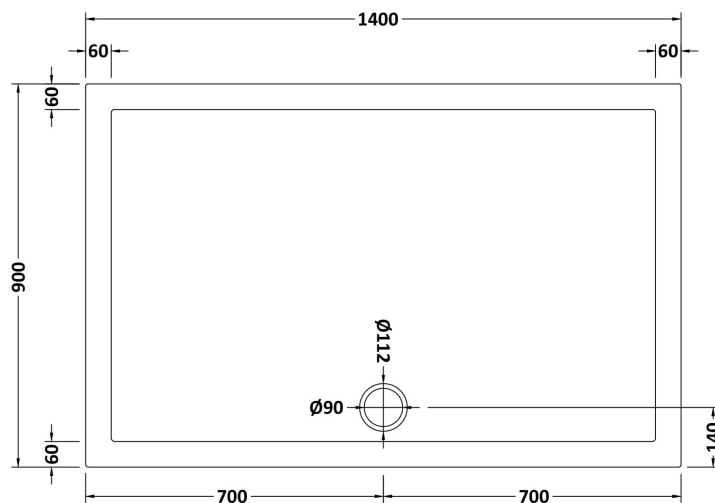

### Product Dimensions

Length (mm):	1400
Width (mm):	900
Height (mm):	40
Nett Weight (kg):	36.8

### Packaging Dimensions

Length (mm):	1440
Width (mm):	940
Height (mm):	80
Gross Weight (kg):	37.1

### Packaging Data

Box Colour:	Shrinkwrap & Polystyrene
Box Qty:	1
Label Size:	100 x 50
Label Colour:	White Label
Label Qty:	2

### Outer Box Dimensions (If Applicable)

Length (mm):	
Width (mm):	
Height (mm):	
Gross Weight (kg):	
Barcode:	5055369006342