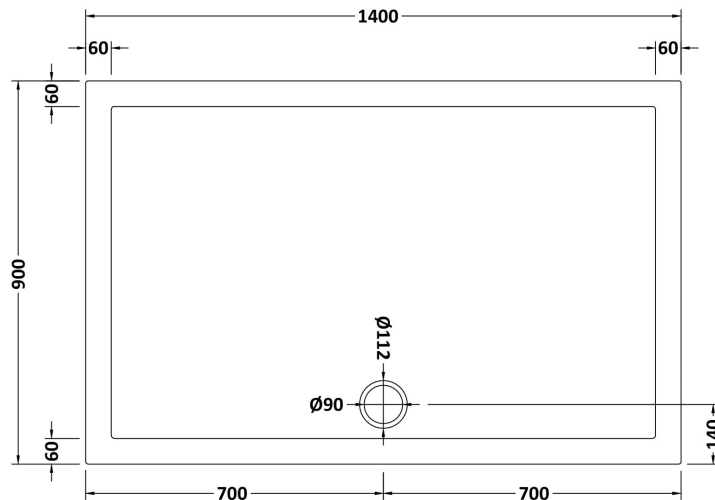

Sales Code: NTP034

Description: Rectangular Tray 1400 X 900

Product Dimensions

Length (mm):	1400
Width (mm):	900
Height (mm):	40
Nett Weight (kg):	36.8

Packaging Dimensions

Length (mm):	1440
Width (mm):	940
Height (mm):	80
Gross Weight (kg):	37.1

Packaging Data

Box Colour:	Shrinkwrap & Polystyrene
Box Qty:	1
Label Size:	100 x 50
Label Colour:	White Label
Label Qty:	2

Outer Box Dimensions (If Applicable)

Length (mm):	
Width (mm):	
Height (mm):	
Gross Weight (kg):	
Barcode:	5055369006342

Product Details

Country of Origin:	United Kingdom
Fitting Instruction:	No
CE & UKCA:	Yes
Colour/Finish:	White
Product Material:	Acrylic Capped ABS Caco3 & Pu
Material Colour Reference:	European White
Radius:	0
Waste Required (mm):	90
Compatible with Leg Kit:	Yes