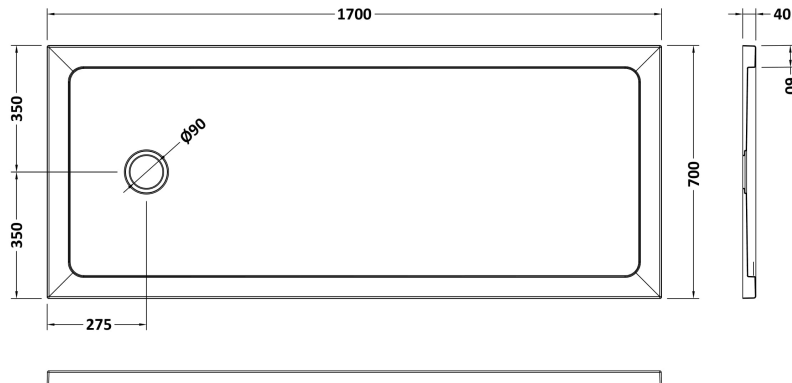

Sales Code: NTP060

Description: Bath Replacement Tray 1700 X 700

Product Dimensions

Length (mm):	1700
Width (mm):	700
Height (mm):	40
Nett Weight (kg):	32.2

Packaging Dimensions

Length (mm):	1740
Width (mm):	740
Height (mm):	80
Gross Weight (kg):	32.2

Packaging Data

Box Colour:	Shrinkwrap & Polystyrene
Box Qty:	1
Label Size:	100 x 50
Label Colour:	White Label
Label Qty:	2

Outer Box Dimensions (If Applicable)

Length (mm):	
Width (mm):	
Height (mm):	
Gross Weight (kg):	
Barcode:	5056462620008

Product Details

Country of Origin:	United Kingdom
Fitting Instruction:	No
CE & UKCA:	Yes
Colour/Finish:	White
Product Material:	Acrylic Capped ABS Caco3 & Pu
Material Colour Reference:	European White
Radius:	0
Waste Required (mm):	90
Compatible with Leg Kit:	Yes