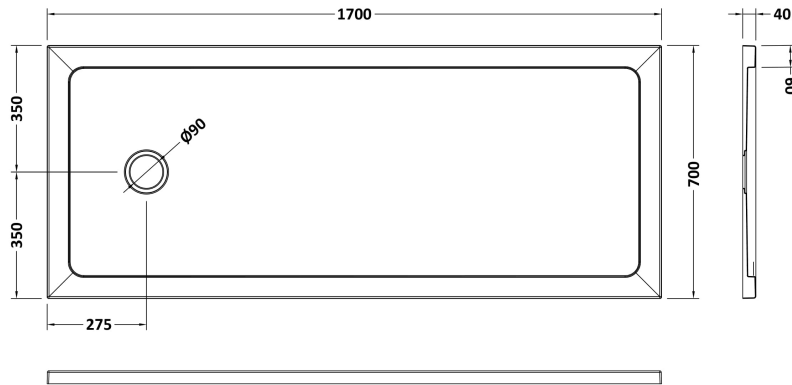

### Product Dimensions

Length (mm):	1700
Width (mm):	700
Height (mm):	40
Nett Weight (kg):	37.4

### Packaging Dimensions

Length (mm):	1740
Width (mm):	740
Height (mm):	80
Gross Weight (kg):	37.7

### Packaging Data

Box Colour:	Shrinkwrap & Polystyrene
Box Qty:	1
Label Size:	100 x 50
Label Colour:	White Label
Label Qty:	2

### Outer Box Dimensions (If Applicable)

Length (mm):	
Width (mm):	
Height (mm):	
Gross Weight (kg):	
Barcode:	5056462620008