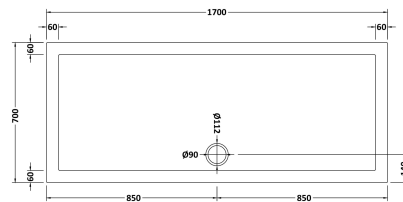

### Product Dimensions

Length (mm):	1700
Width (mm):	700
Height (mm):	40
Nett Weight (kg):	32.2

### Packaging Dimensions

Length (mm):	1740
Width (mm):	740
Height (mm):	80
Gross Weight (kg):	32.2

### Packaging Data

Box Colour:	Shrinkwrap & Polystyrene
Box Qty:	1
Label Size:	100 x 50
Label Colour:	White Label
Label Qty:	2

### Outer Box Dimensions (If Applicable)

Length (mm):	
Width (mm):	
Height (mm):	
Gross Weight (kg):	
Barcode:	5055369006373