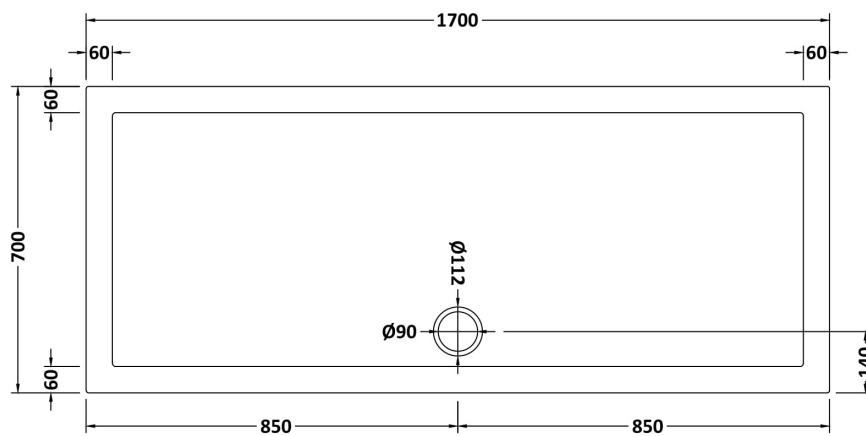

### Product Dimensions

Length (mm):	1700
Width (mm):	700
Height (mm):	40
Nett Weight (kg):	37.8

### Packaging Dimensions

Length (mm):	1740
Width (mm):	740
Height (mm):	80
Gross Weight (kg):	38.1

### Packaging Data

Box Colour:	Shrinkwrap & Polystyrene
Box Qty:	1
Label Size:	100 x 50
Label Colour:	White Label
Label Qty:	2

### Outer Box Dimensions (If Applicable)

Length (mm):	
Width (mm):	
Height (mm):	
Gross Weight (kg):	
Barcode:	5055369006373