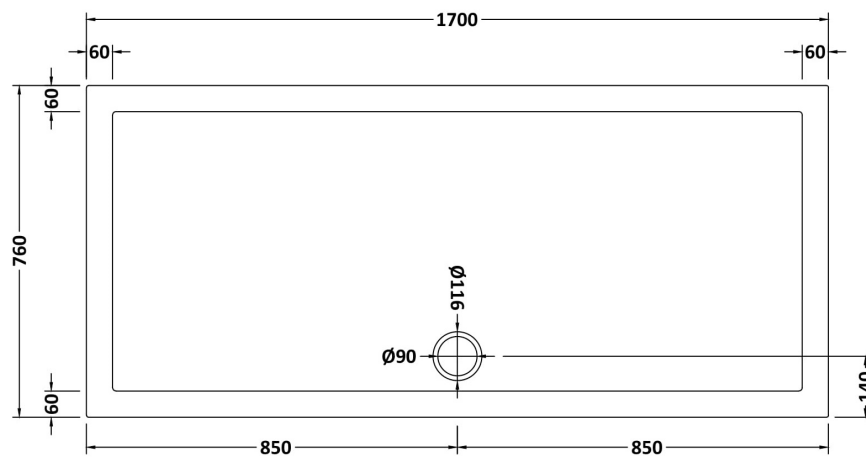

Sales Code: NTP062

Description: Rectangular Tray 1700 X 760

Product Dimensions

Length (mm):	1700
Width (mm):	760
Height (mm):	40
Nett Weight (kg):	41.8

Packaging Dimensions

Length (mm):	1740
Width (mm):	800
Height (mm):	80
Gross Weight (kg):	42.1

Packaging Data

Box Colour:	Shrinkwrap & Polystyrene
Box Qty:	1
Label Size:	100 x 50
Label Colour:	White Label
Label Qty:	2

Outer Box Dimensions (If Applicable)

Length (mm):	
Width (mm):	
Height (mm):	
Gross Weight (kg):	
Barcode:	5055275869147

Product Details

Country of Origin:	United Kingdom
Fitting Instruction:	No
CE & UKCA:	Yes
Colour/Finish:	White
Product Material:	Acrylic Capped ABS Caco3 & Pu
Material Colour Reference:	European White
Radius:	0
Waste Required (mm):	90
Compatible with Leg Kit:	Yes