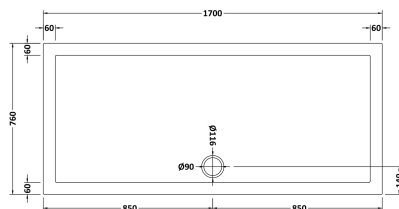

Sales Code: NTP062

Description: Rectangular Tray 1700 X 760

Product Dimensions

Length (mm):	1700
Width (mm):	760
Height (mm):	40
Nett Weight (kg):	35.9

Packaging Dimensions

Length (mm):	1740
Width (mm):	800
Height (mm):	80
Gross Weight (kg):	35.9

Packaging Data

Box Colour:	Shrinkwrap & Polystyrene
Box Qty:	1
Label Size:	100 x 50
Label Colour:	White Label
Label Qty:	2

Outer Box Dimensions (If Applicable)

Length (mm):	
Width (mm):	
Height (mm):	
Gross Weight (kg):	
Barcode:	5055275869147

Product Details

Country of Origin:	United Kingdom
Fitting Instruction:	No
CE & UKCA:	Yes
Colour/Finish:	White
Product Material:	Acrylic Capped ABS Caco3 & Pu
Material Colour Reference:	European White
Radius:	0
Waste Required (mm):	90
Compatible with Leg Kit:	Yes