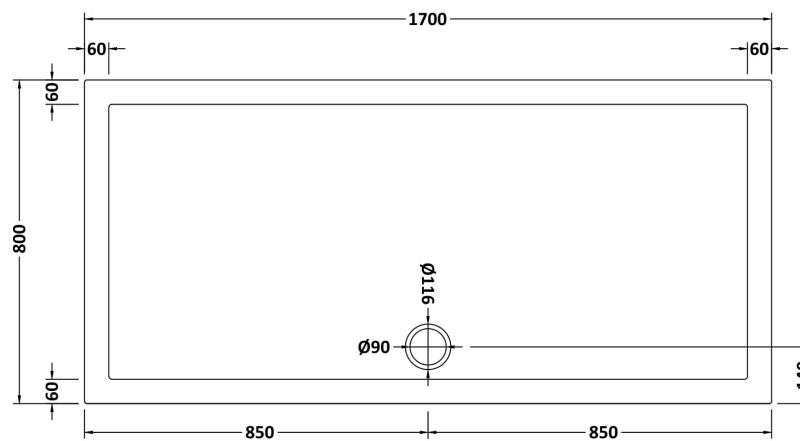

Sales Code: NTP063

Description: Rectangular Tray 1700 X 800

Product Dimensions

Length (mm):	1700
Width (mm):	800
Height (mm):	40
Nett Weight (kg):	43.2

Packaging Dimensions

Length (mm):	1740
Width (mm):	840
Height (mm):	80
Gross Weight (kg):	43.5

Packaging Data

Box Colour:	Shrinkwrap & Polystyrene
Box Qty:	1
Label Size:	100 x 50
Label Colour:	White Label
Label Qty:	2

Outer Box Dimensions (If Applicable)

Length (mm):	
Width (mm):	
Height (mm):	
Gross Weight (kg):	
Barcode:	5055369006380

Product Details

Country of Origin:	United Kingdom
Fitting Instruction:	No
CE & UKCA:	Yes
Colour/Finish:	White
Product Material:	Acrylic Capped ABS Caco3 & Pu
Material Colour Reference:	European White
Radius:	0
Waste Required (mm):	90
Compatible with Leg Kit:	Yes