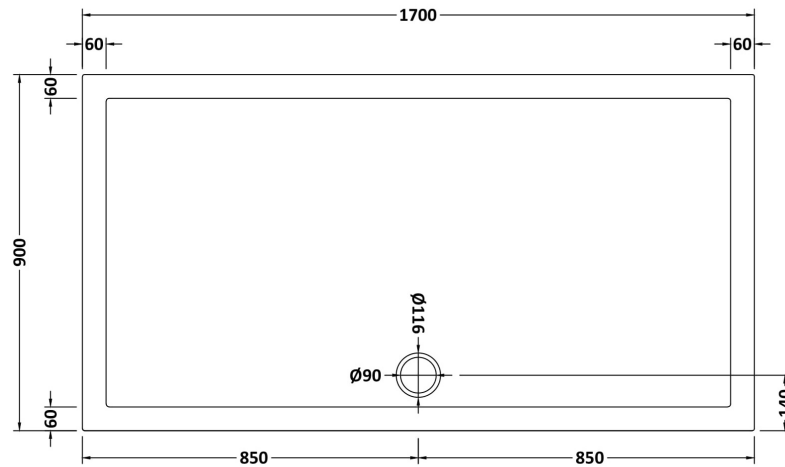

Sales Code: NTP064

Description: Rectangular Tray 1700 X 900

Product Dimensions

Length (mm):	1700
Width (mm):	900
Height (mm):	40
Nett Weight (kg):	50.5

Packaging Dimensions

Length (mm):	1740
Width (mm):	940
Height (mm):	80
Gross Weight (kg):	50.8

Packaging Data

Box Colour:	Shrinkwrap & Polystyrene
Box Qty:	1
Label Size:	100 x 50
Label Colour:	White Label
Label Qty:	2

Outer Box Dimensions (If Applicable)

Length (mm):	
Width (mm):	
Height (mm):	
Gross Weight (kg):	
Barcode:	5055275869130

Product Details

Country of Origin:	United Kingdom
Fitting Instruction:	No
CE & UKCA:	Yes
Colour/Finish:	White
Product Material:	Acrylic Capped ABS Caco3 & Pu
Material Colour Reference:	European White
Radius:	0
Waste Required (mm):	90
Compatible with Leg Kit:	Yes