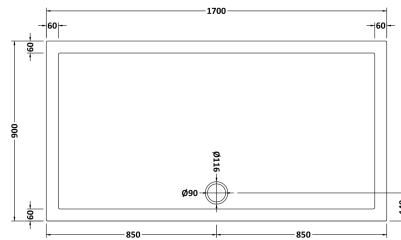

Sales Code: NTP064

Description: Rectangular Tray 1700 X 900

Product Dimensions

Length (mm):	1700
Width (mm):	900
Height (mm):	40
Nett Weight (kg):	41.6

Packaging Dimensions

Length (mm):	1740
Width (mm):	940
Height (mm):	80
Gross Weight (kg):	41.6

Packaging Data

Box Colour:	Shrinkwrap & Polystyrene
Box Qty:	1
Label Size:	100 x 50
Label Colour:	White Label
Label Qty:	2

Outer Box Dimensions (If Applicable)

Length (mm):	
Width (mm):	
Height (mm):	
Gross Weight (kg):	
Barcode:	5055275869130

Product Details

Country of Origin:	United Kingdom
Fitting Instruction:	No
CE & UKCA:	Yes
Colour/Finish:	White
Product Material:	Acrylic Capped ABS Caco3 & Pu
Material Colour Reference:	European White
Radius:	0
Waste Required (mm):	90
Compatible with Leg Kit:	Yes