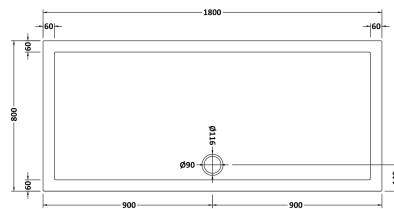

### Product Dimensions

Length (mm):	1800
Width (mm):	800
Height (mm):	40
Nett Weight (kg):	37

### Packaging Dimensions

Length (mm):	1840
Width (mm):	840
Height (mm):	80
Gross Weight (kg):	37.2

### Packaging Data

Box Colour:	Shrinkwrap & Polystyrene
Box Qty:	1
Label Size:	100 x 50
Label Colour:	White Label
Label Qty:	2

### Outer Box Dimensions (If Applicable)

Length (mm):	
Width (mm):	
Height (mm):	
Gross Weight (kg):	
Barcode:	5055275896242