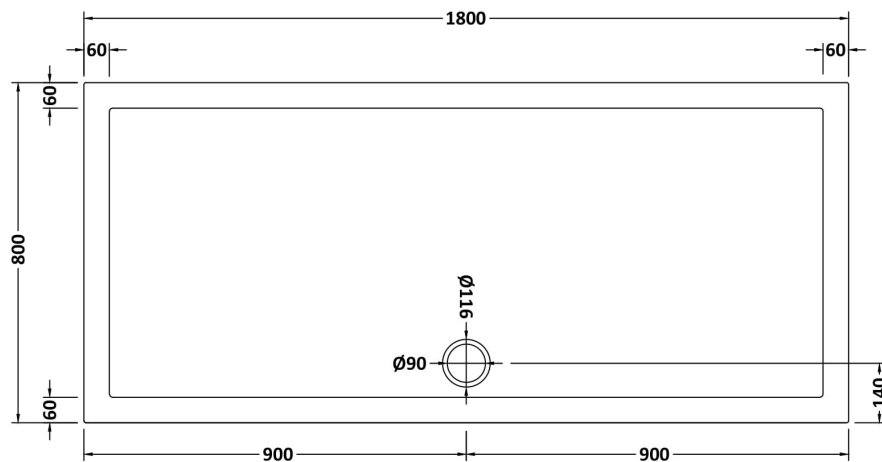

### Product Dimensions

Length (mm):	1800
Width (mm):	800
Height (mm):	40
Nett Weight (kg):	43.1

### Packaging Dimensions

Length (mm):	1840
Width (mm):	840
Height (mm):	80
Gross Weight (kg):	43.4

### Packaging Data

Box Colour:	Shrinkwrap & Polystyrene
Box Qty:	1
Label Size:	100 x 50
Label Colour:	White Label
Label Qty:	2

### Outer Box Dimensions (If Applicable)

Length (mm):	
Width (mm):	
Height (mm):	
Gross Weight (kg):	
Barcode:	5055275896242