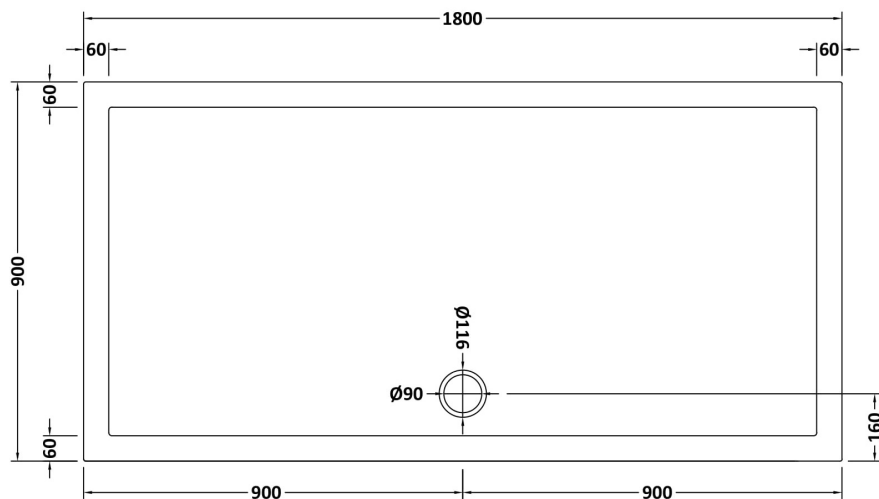

Sales Code: NTP074

Description: Rectangular Tray 1800 X 900

Product Dimensions

Length (mm):	1800
Width (mm):	900
Height (mm):	40
Nett Weight (kg):	48,7

Packaging Dimensions

Length (mm):	1840
Width (mm):	940
Height (mm):	80
Gross Weight (kg):	49

Packaging Data

Box Colour:	Shrinkwrap & Polystyrene
Box Qty:	1
Label Size:	100 x 50
Label Colour:	White Label
Label Qty:	2

Outer Box Dimensions (If Applicable)

Length (mm):	
Width (mm):	
Height (mm):	
Gross Weight (kg):	
Barcode:	5055275896259

Product Details

Country of Origin:	United Kingdom
Fitting Instruction:	No
CE & UKCA:	Yes
Colour/Finish:	White
Product Material:	Acrylic Capped ABS Caco3 & Pu
Material Colour Reference:	European White
Radius:	0
Waste Required (mm):	90
Compatible with Leg Kit:	Yes