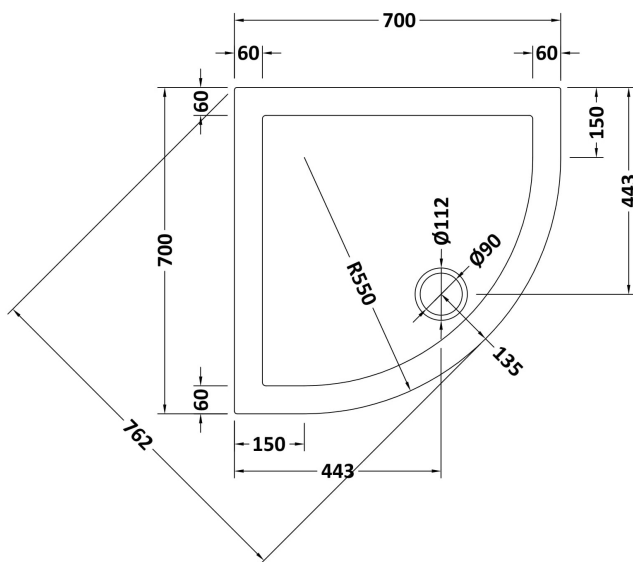

Sales Code: NTP096

Description: Quad Tray 700 X 700

Product Dimensions

Length (mm):	700
Width (mm):	700
Height (mm):	40
Nett Weight (kg):	13.9

Packaging Dimensions

Length (mm):	840
Width (mm):	840
Height (mm):	80
Gross Weight (kg):	14.2

Packaging Data

Box Colour:	Shrinkwrap & Polystyrene
Box Qty:	1
Label Size:	100 x 50
Label Colour:	White Label
Label Qty:	2

Outer Box Dimensions (If Applicable)

Length (mm):	
Width (mm):	
Height (mm):	
Gross Weight (kg):	
Barcode:	5055275885536

Product Details

Country of Origin:	United Kingdom
Fitting Instruction:	No
CE & UKCA:	Yes
Colour/Finish:	White
Product Material:	Acrylic Capped ABS Caco3 & Pu
Material Colour Reference:	European White
Radius:	550
Waste Required (mm):	90
Compatible with Leg Kit:	Yes