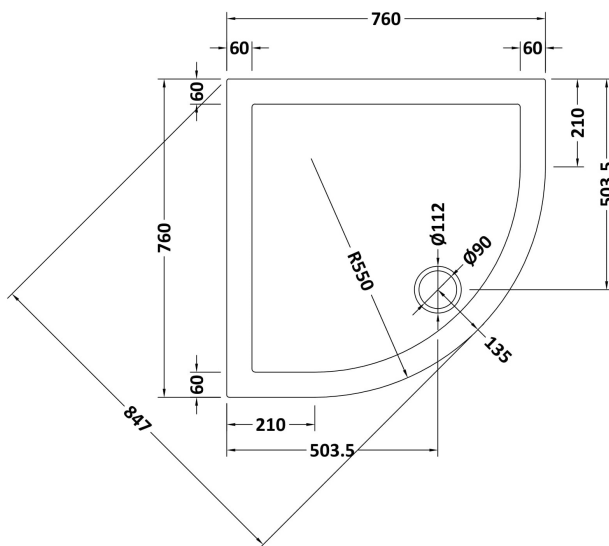

Sales Code: NTP097

Description: Quad Tray 760 X 760

Product Dimensions

Length (mm):	760
Width (mm):	760
Height (mm):	40
Nett Weight (kg):	15.8

Packaging Dimensions

Length (mm):	800
Width (mm):	800
Height (mm):	85
Gross Weight (kg):	16.1

Packaging Data

Box Colour:	Shrinkwrap & Polystyrene
Box Qty:	1
Label Size:	100 x 50
Label Colour:	White Label
Label Qty:	2

Outer Box Dimensions (If Applicable)

Length (mm):	
Width (mm):	
Height (mm):	
Gross Weight (kg):	
Barcode:	5056211803607

Product Details

Country of Origin:	United Kingdom
Fitting Instruction:	No
CE & UKCA:	Yes
Colour/Finish:	White
Product Material:	Acrylic Capped ABS Caco3 & Pu
Material Colour Reference:	European White
Radius:	550
Waste Required (mm):	90
Compatible with Leg Kit:	Yes