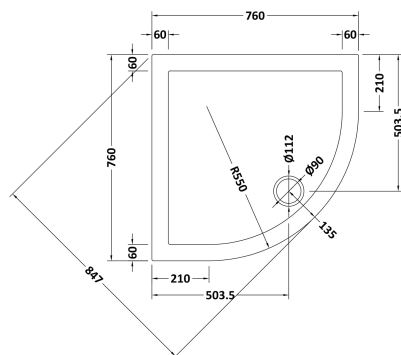

Sales Code: NTP097

Description: Quad Tray 760 X 760

Product Dimensions

Length (mm):	760
Width (mm):	760
Height (mm):	40
Nett Weight (kg):	12

Packaging Dimensions

Length (mm):	800
Width (mm):	800
Height (mm):	85
Gross Weight (kg):	12

Packaging Data

Box Colour:	Shrinkwrap & Polystyrene
Box Qty:	1
Label Size:	100 x 50
Label Colour:	White Label
Label Qty:	2

Outer Box Dimensions (If Applicable)

Length (mm):	
Width (mm):	
Height (mm):	
Gross Weight (kg):	
Barcode:	5056211803607

Product Details

Country of Origin:	United Kingdom
Fitting Instruction:	No
CE & UKCA:	Yes
Colour/Finish:	White
Product Material:	Acrylic Capped ABS Caco3 & Pu
Material Colour Reference:	European White
Radius:	550
Waste Required (mm):	90
Compatible with Leg Kit:	Yes