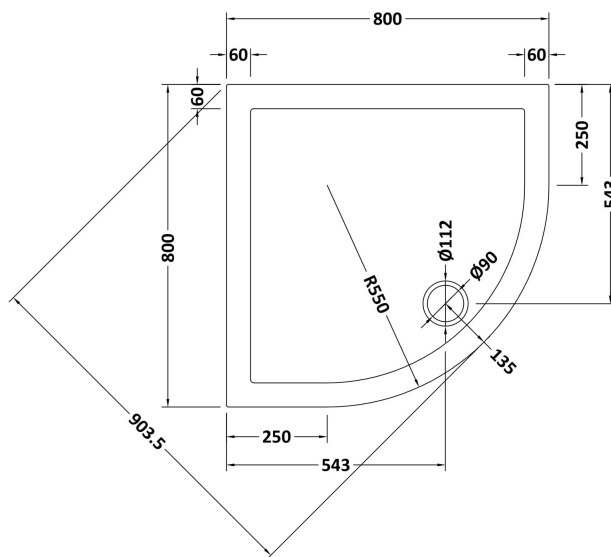

### Product Dimensions

Length (mm):	800
Width (mm):	800
Height (mm):	40
Nett Weight (kg):	17.5

### Packaging Dimensions

Length (mm):	840
Width (mm):	840
Height (mm):	80
Gross Weight (kg):	17.8

### Packaging Data

Box Colour:	Shrinkwrap & Polystyrene
Box Qty:	1
Label Size:	100 x 50
Label Colour:	White Label
Label Qty:	2

### Outer Box Dimensions (If Applicable)

Length (mm):	
Width (mm):	
Height (mm):	
Gross Weight (kg):	
Barcode:	5055369006199