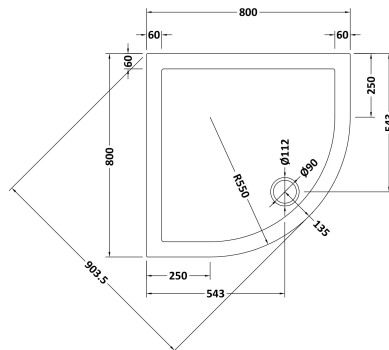

Sales Code: NTP105

Description: Quad Tray 800 X 800

Product Dimensions

Length (mm):	800
Width (mm):	800
Height (mm):	40
Nett Weight (kg):	15.4

Packaging Dimensions

Length (mm):	840
Width (mm):	840
Height (mm):	80
Gross Weight (kg):	15.4

Packaging Data

Box Colour:	Shrinkwrap & Polystyrene
Box Qty:	1
Label Size:	100 x 50
Label Colour:	White Label
Label Qty:	2

Outer Box Dimensions (If Applicable)

Length (mm):	
Width (mm):	
Height (mm):	
Gross Weight (kg):	
Barcode:	5055369006199

Product Details

Country of Origin:	United Kingdom
Fitting Instruction:	No
CE & UKCA:	Yes
Colour/Finish:	White
Product Material:	Acrylic Capped ABS Caco3 & Pu
Material Colour Reference:	European White
Radius:	550
Waste Required (mm):	90
Compatible with Leg Kit:	Yes