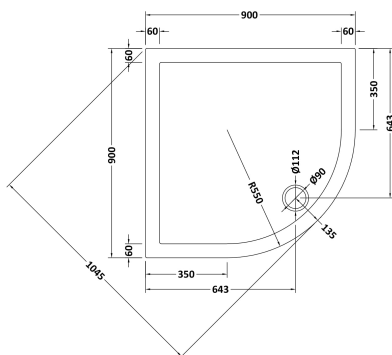

Sales Code: NTP106

Description: Quad Tray 900 X 900

Product Dimensions

Length (mm):	900
Width (mm):	900
Height (mm):	40
Nett Weight (kg):	19.9

Packaging Dimensions

Length (mm):	940
Width (mm):	940
Height (mm):	80
Gross Weight (kg):	19.9

Packaging Data

Box Colour:	Shrinkwrap & Polystyrene
Box Qty:	1
Label Size:	100 x 50
Label Colour:	White Label
Label Qty:	2

Outer Box Dimensions (If Applicable)

Length (mm):	
Width (mm):	
Height (mm):	
Gross Weight (kg):	
Barcode:	5055369006205

Product Details

Country of Origin:	United Kingdom
Fitting Instruction:	No
CE & UKCA:	Yes
Colour/Finish:	White
Product Material:	Acrylic Capped ABS Caco3 & Pu
Material Colour Reference:	European White
Radius:	550
Waste Required (mm):	90
Compatible with Leg Kit:	Yes