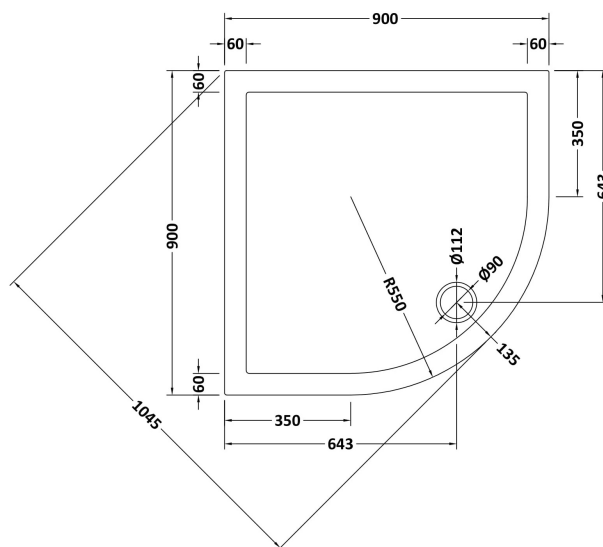

Sales Code: NTP106

Description: Quad Tray 900 X 900

Product Dimensions

Length (mm):	900
Width (mm):	900
Height (mm):	40
Nett Weight (kg):	23.3

Packaging Dimensions

Length (mm):	940
Width (mm):	940
Height (mm):	80
Gross Weight (kg):	23.6

Packaging Data

Box Colour:	Shrinkwrap & Polystyrene
Box Qty:	1
Label Size:	100 x 50
Label Colour:	White Label
Label Qty:	2

Outer Box Dimensions (If Applicable)

Length (mm):	
Width (mm):	
Height (mm):	
Gross Weight (kg):	
Barcode:	5055369006205

Product Details

Country of Origin:	United Kingdom
Fitting Instruction:	No
CE & UKCA:	Yes
Colour/Finish:	White
Product Material:	Acrylic Capped ABS Caco3 & Pu
Material Colour Reference:	European White
Radius:	550
Waste Required (mm):	90
Compatible with Leg Kit:	Yes