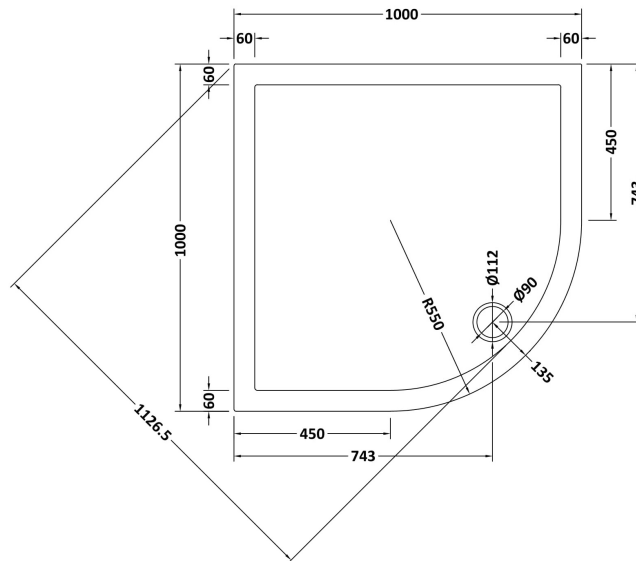

Sales Code: NTP107

Description: Quad Tray 1000 X 1000

Product Dimensions

Length (mm):	1000
Width (mm):	1000
Height (mm):	40
Nett Weight (kg):	27.8

Packaging Dimensions

Length (mm):	1040
Width (mm):	1040
Height (mm):	80
Gross Weight (kg):	28.1

Packaging Data

Box Colour:	Shrinkwrap & Polystyrene
Box Qty:	1
Label Size:	100 x 50
Label Colour:	White Label
Label Qty:	2

Outer Box Dimensions (If Applicable)

Length (mm):	
Width (mm):	
Height (mm):	
Gross Weight (kg):	
Barcode:	5055369006212

Product Details

Country of Origin:	United Kingdom
Fitting Instruction:	No
CE & UKCA:	Yes
Colour/Finish:	White
Product Material:	Acrylic Capped ABS Caco3 & Pu
Material Colour Reference:	European White
Radius:	550
Waste Required (mm):	90
Compatible with Leg Kit:	Yes