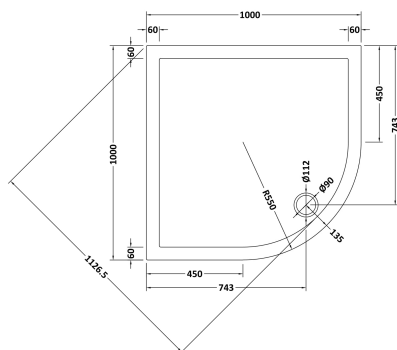

Sales Code: NTP107

Description: Quad Tray 1000 X 1000

Product Dimensions

Length (mm):	1000
Width (mm):	1000
Height (mm):	40
Nett Weight (kg):	24.3

Packaging Dimensions

Length (mm):	1040
Width (mm):	1040
Height (mm):	80
Gross Weight (kg):	24.3

Packaging Data

Box Colour:	Shrinkwrap & Polystyrene
Box Qty:	1
Label Size:	100 x 50
Label Colour:	White Label
Label Qty:	2

Outer Box Dimensions (If Applicable)

Length (mm):	
Width (mm):	
Height (mm):	
Gross Weight (kg):	
Barcode:	5055369006212

Product Details

Country of Origin:	United Kingdom
Fitting Instruction:	No
CE & UKCA:	Yes
Colour/Finish:	White
Product Material:	Acrylic Capped ABS Caco3 & Pu
Material Colour Reference:	European White
Radius:	550
Waste Required (mm):	90
Compatible with Leg Kit:	Yes