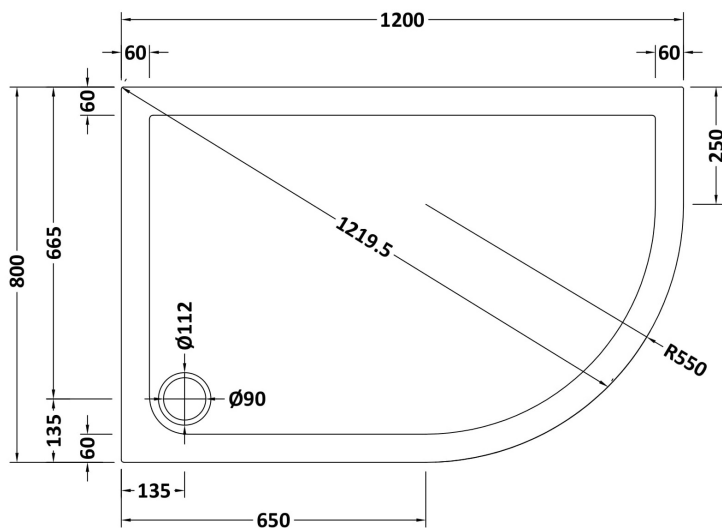

Sales Code: NTP113

Description: Offset Quad Tray Rh 1200 X 800

Product Dimensions

Length (mm):	1200
Width (mm):	800
Height (mm):	40
Nett Weight (kg):	27.6

Packaging Dimensions

Length (mm):	1240
Width (mm):	840
Height (mm):	80
Gross Weight (kg):	27.9

Packaging Data

Box Colour:	Shrinkwrap & Polystyrene
Box Qty:	1
Label Size:	100 x 50
Label Colour:	White Label
Label Qty:	2

Outer Box Dimensions (If Applicable)

Length (mm):	
Width (mm):	
Height (mm):	
Gross Weight (kg):	
Barcode:	5055369006168

Product Details

Country of Origin:	United Kingdom
Fitting Instruction:	No
CE & UKCA:	Yes
Colour/Finish:	White
Product Material:	Acrylic Capped ABS Caco3 & Pu
Material Colour Reference:	European White
Radius:	550
Waste Required (mm):	90
Compatible with Leg Kit:	Yes