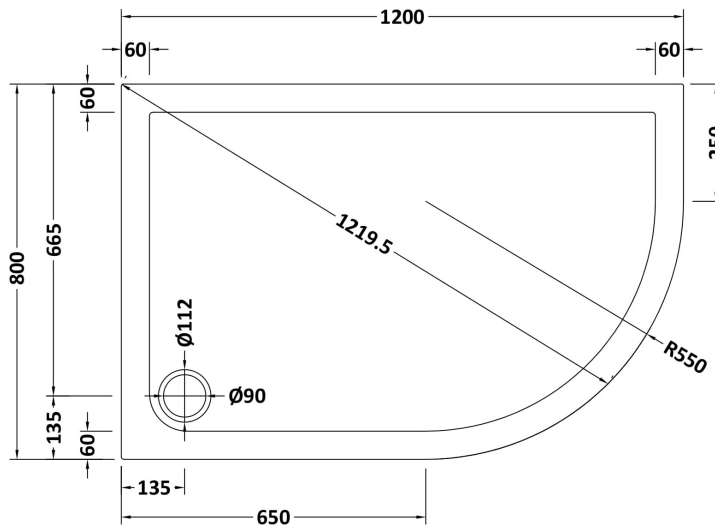

### Product Dimensions

Length (mm):	1200
Width (mm):	800
Height (mm):	40
Nett Weight (kg):	27.6

### Packaging Dimensions

Length (mm):	1240
Width (mm):	840
Height (mm):	80
Gross Weight (kg):	27.9

### Packaging Data

Box Colour:	Shrinkwrap & Polystyrene
Box Qty:	1
Label Size:	100 x 50
Label Colour:	White Label
Label Qty:	2

### Outer Box Dimensions (If Applicable)

Length (mm):	
Width (mm):	
Height (mm):	
Gross Weight (kg):	
Barcode:	5055369006168