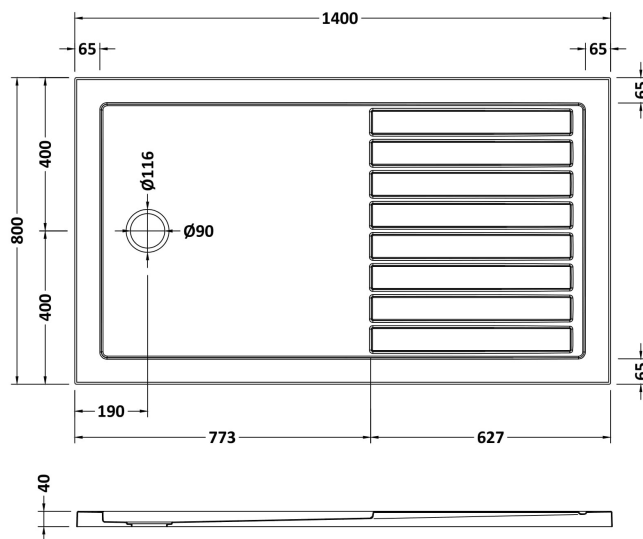

Sales Code: NTP1480

Description: Walk In Tray 1400 X 800

Product Dimensions

Length (mm):	1400
Width (mm):	800
Height (mm):	40
Nett Weight (kg):	46.4

Packaging Dimensions

Length (mm):	1440
Width (mm):	840
Height (mm):	80
Gross Weight (kg):	46.7

Packaging Data

Box Colour:	Shrinkwrap & Polystyrene
Box Qty:	1
Label Size:	100 x 50
Label Colour:	White Label
Label Qty:	2

Outer Box Dimensions (If Applicable)

Length (mm):	
Width (mm):	
Height (mm):	
Gross Weight (kg):	
Barcode:	5056211855378

Product Details

Country of Origin:	United Kingdom
Fitting Instruction:	No
CE & UKCA:	Yes
Colour/Finish:	White
Product Material:	Acrylic Capped ABS Caco3 & Pu
Material Colour Reference:	European White
Radius:	0
Waste Required (mm):	90
Compatible with Leg Kit:	Yes