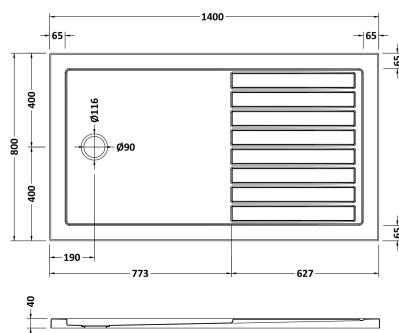

Sales Code: NTP1480

Description: Walk In Tray 1400 X 800

Product Dimensions

Length (mm):	1400
Width (mm):	800
Height (mm):	40
Nett Weight (kg):	31.5

Packaging Dimensions

Length (mm):	1440
Width (mm):	840
Height (mm):	80
Gross Weight (kg):	32

Packaging Data

Box Colour:	Shrinkwrap & Polystyrene
Box Qty:	1
Label Size:	100 x 50
Label Colour:	White Label
Label Qty:	2

Outer Box Dimensions (If Applicable)

Length (mm):	
Width (mm):	
Height (mm):	
Gross Weight (kg):	
Barcode:	5056211855378

Product Details

Country of Origin:	United Kingdom
Fitting Instruction:	No
CE & UKCA:	Yes
Colour/Finish:	White
Product Material:	Acrylic Capped ABS Caco3 & Pu
Material Colour Reference:	European White
Radius:	0
Waste Required (mm):	90
Compatible with Leg Kit:	Yes