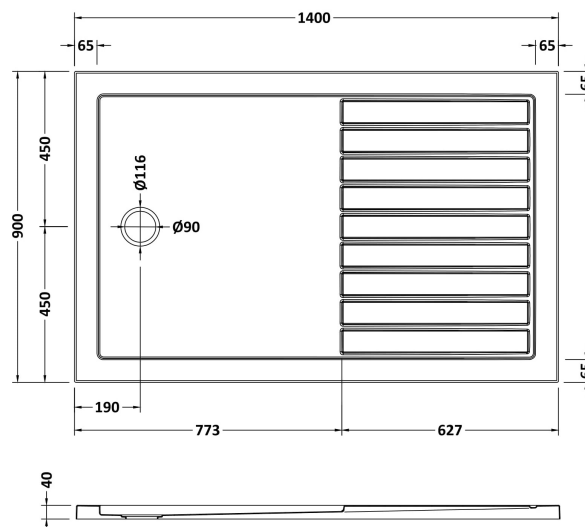

### Product Dimensions

Length (mm):	1400
Width (mm):	900
Height (mm):	40
Nett Weight (kg):	47.1

### Packaging Dimensions

Length (mm):	1440
Width (mm):	940
Height (mm):	80
Gross Weight (kg):	47.4

### Packaging Data

Box Colour:	Shrinkwrap & Polystyrene
Box Qty:	1
Label Size:	100 x 50
Label Colour:	White Label
Label Qty:	2

### Outer Box Dimensions (If Applicable)

Length (mm):	
Width (mm):	
Height (mm):	
Gross Weight (kg):	
Barcode:	5056211850731