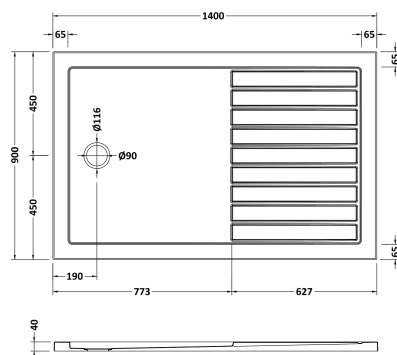

Sales Code: NTP1490

Description: Walk In Tray 1400 X 900

Product Dimensions

Length (mm):	1400
Width (mm):	900
Height (mm):	40
Nett Weight (kg):	31.5

Packaging Dimensions

Length (mm):	1440
Width (mm):	940
Height (mm):	80
Gross Weight (kg):	32

Packaging Data

Box Colour:	Shrinkwrap & Polystyrene
Box Qty:	1
Label Size:	100 x 50
Label Colour:	White Label
Label Qty:	2

Outer Box Dimensions (If Applicable)

Length (mm):	
Width (mm):	
Height (mm):	
Gross Weight (kg):	
Barcode:	5056211850731

Product Details

Country of Origin:	United Kingdom
Fitting Instruction:	No
CE & UKCA:	Yes
Colour/Finish:	White
Product Material:	Acrylic Capped ABS Caco3 & Pu
Material Colour Reference:	European White
Radius:	0
Waste Required (mm):	90
Compatible with Leg Kit:	Yes