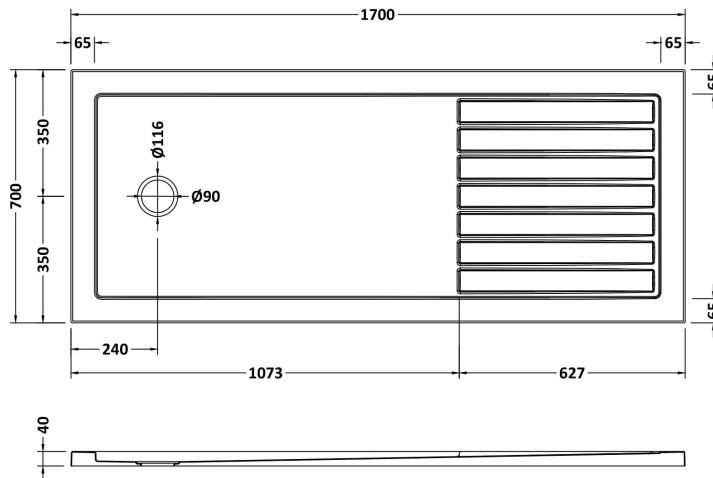

Sales Code: NTP1770

Description: Walk In Tray 1700 X 700

Product Dimensions

Length (mm):	1700
Width (mm):	700
Height (mm):	40
Nett Weight (kg):	50

Packaging Dimensions

Length (mm):	1740
Width (mm):	740
Height (mm):	80
Gross Weight (kg):	50.3

Packaging Data

Box Colour:	Shrinkwrap & Polystyrene
Box Qty:	1
Label Size:	100 x 50
Label Colour:	White Label
Label Qty:	2

Outer Box Dimensions (If Applicable)

Length (mm):	
Width (mm):	
Height (mm):	
Gross Weight (kg):	
Barcode:	5056211855385

Product Details

Country of Origin:	United Kingdom
Fitting Instruction:	No
CE & UKCA:	Yes
Colour/Finish:	White
Product Material:	Acrylic Capped ABS Caco3 & Pu
Material Colour Reference:	European White
Radius:	0
Waste Required (mm):	90
Compatible with Leg Kit:	Yes