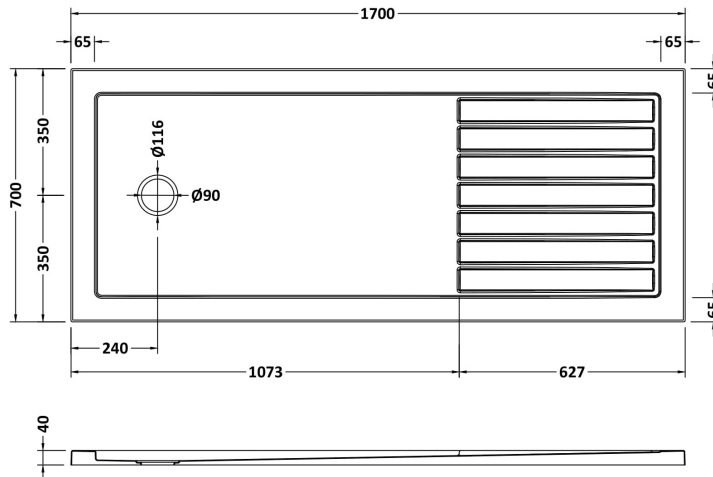

Sales Code: NTP1770

Description: Walk In Tray 1700 X 700

Product Dimensions

Length (mm):	1700
Width (mm):	700
Height (mm):	40
Nett Weight (kg):	50

Packaging Dimensions

Length (mm):	1740
Width (mm):	740
Height (mm):	80
Gross Weight (kg):	50.3

Packaging Data

Box Colour:	Shrinkwrap & Polystyrene
Box Qty:	1
Label Size:	100 x 50
Label Colour:	White Label
Label Qty:	2

Outer Box Dimensions (If Applicable)

Length (mm):	
Width (mm):	
Height (mm):	
Gross Weight (kg):	
Barcode:	5056211855385

Product Details

Country of Origin:	United Kingdom
Fitting Instruction:	No
CE & UKCA:	Yes
Colour/Finish:	White
Product Material:	Acrylic Capped ABS Caco3 & Pu
Material Colour Reference:	European White
Radius:	0
Waste Required (mm):	90
Compatible with Leg Kit:	Yes