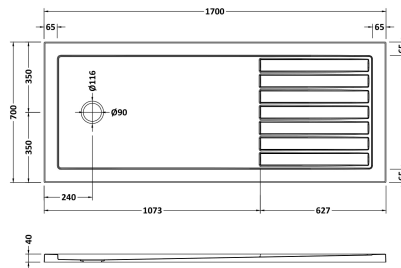

### Product Dimensions

Length (mm):	1700
Width (mm):	700
Height (mm):	40
Nett Weight (kg):	33,5

### Packaging Dimensions

Length (mm):	1740
Width (mm):	740
Height (mm):	80
Gross Weight (kg):	34

### Packaging Data

Box Colour:	Shrinkwrap & Polystyrene
Box Qty:	1
Label Size:	100 x 50
Label Colour:	White Label
Label Qty:	2

### Outer Box Dimensions (If Applicable)

Length (mm):	
Width (mm):	
Height (mm):	
Gross Weight (kg):	
Barcode:	5056211855385