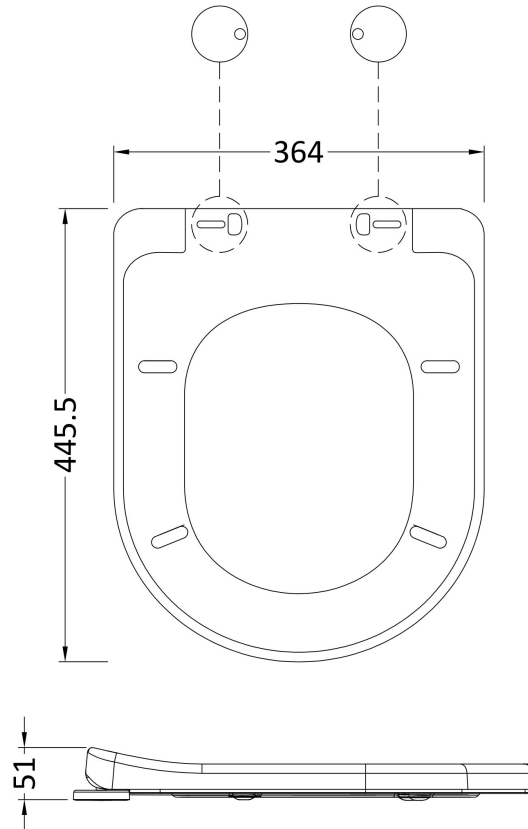

Sales Code: NTS004W

Description: D Shape Sc Seat, Qr, Top Fix, White Caps

Packaging Details

Barcode: 5056678448274

Sales Code: NTS004

Description: Luxury D Shape Seat, Sc, Qr, Top Fix

Product Dimensions

Length (mm):	446
Width (mm):	364
Height (mm):	51
Nett Weight (kg):	2

Packaging Dimensions

Length (mm):	455
Width (mm):	380
Height (mm):	55
Gross Weight (kg):	2.29

Packaging Data

Box Colour:	White Cardboard Box - Printed
Box Qty:	1
Label Size:	100 x 50
Label Colour:	Not Applicable
Label Qty:	2

Outer Box Dimensions (If Applicable)

Length (mm):	400
Width (mm):	490
Height (mm):	320
Gross Weight (kg):	16
Barcode:	5060272825928

Product Details

Country of Origin:	China
Fitting Instruction:	No
CE & UKCA:	Not Applicable
Product Material:	Urea
Seat Type:	D Shape
Seat Function:	Soft Close
Hinge Centres (Min):	90
Hinge Centres (Max):	190
Hinge Material:	Polypropylene
Colour/Finish:	White
Fixing Method:	Quick Release

Sales Code: TSC102

Description: Toilet Seat Cover Caps White Nts004/007

Product Dimensions

Length (mm):	
Width (mm):	70
Height (mm):	70
Nett Weight (kg):	0.01

Packaging Dimensions

Length (mm):	50
Width (mm):	50
Height (mm):	80
Gross Weight (kg):	0.01