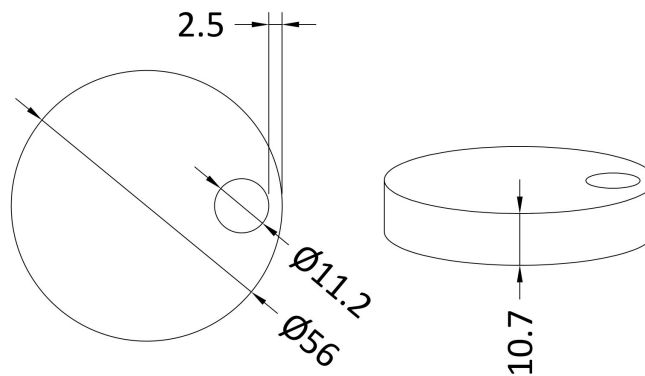

Packaging Dimensions

Length (mm):	455
Width (mm):	380
Height (mm):	55
Gross Weight (kg):	2.29

Packaging Data

Box Colour:	White Cardboard Box - Printed
Box Qty:	1
Label Size:	100 x 50
Label Colour:	Not Applicable
Label Qty:	2

Outer Box Dimensions (If Applicable)

Length (mm):	400
Width (mm):	490
Height (mm):	320
Gross Weight (kg):	16
Barcode:	5060272825928

Product Details

Country of Origin:	China
Fitting Instruction:	No
CE & UKCA:	Not Applicable
Product Material:	Urea
Seat Type:	D Shape
Seat Function:	Soft Close
Hinge Centres (Min):	90
Hinge Centres (Max):	190
Hinge Material:	Polypropylene
Colour/Finish:	White
Fixing Method:	Quick Release

Sales Code: TSC102

Description: Toilet Seat Cover Caps White Nts004/007

Product Dimensions

Length (mm):	
Width (mm):	70
Height (mm):	70
Nett Weight (kg):	0.01

Packaging Dimensions

Length (mm):	50
Width (mm):	50
Height (mm):	80
Gross Weight (kg):	0.01

Packaging Data

Box Colour:	White Cardboard Box
Box Qty:	1
Label Size:	100 x 50
Label Colour:	White Label
Label Qty:	1

Outer Box Dimensions (If Applicable)

Length (mm):	
Width (mm):	
Height (mm):	
Gross Weight (kg):	
Barcode:	5056678435403