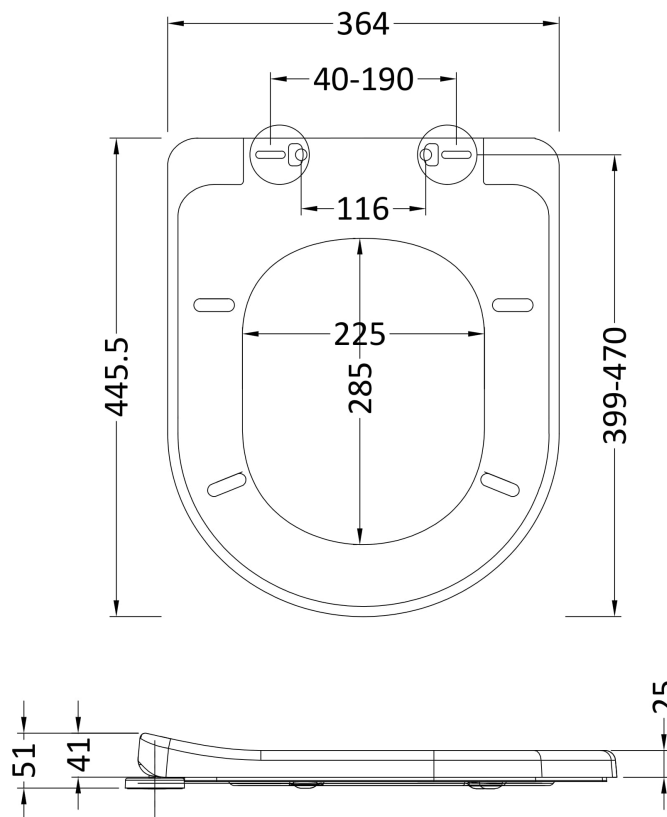

Sales Code: NTS004W

Description: D Shape Sc Seat, Qr, Top Fix, White Caps

Packaging Details

Barcode: 5056678448274

Sales Code: NTS004

Description: Luxury D Shape Seat, Sc, Qr, Top Fix

Product Dimensions

Length (mm):	446
Width (mm):	364
Height (mm):	51
Nett Weight (kg):	2

Packaging Dimensions

Length (mm):	455
Width (mm):	380
Height (mm):	55
Gross Weight (kg):	2.29

Packaging Data

Box Colour:	White Cardboard Box - Printed
Box Qty:	1
Label Size:	100 x 50
Label Colour:	Not Applicable
Label Qty:	2

Outer Box Dimensions (If Applicable)

Length (mm):	400
Width (mm):	490
Height (mm):	320
Gross Weight (kg):	16
Barcode:	5060272825928

Product Details

Country of Origin:	China
Fitting Instruction:	No
CE & UKCA:	Not Applicable
Product Material:	Urea
Seat Type:	D Shape
Seat Function:	Soft Close
Hinge Centres (Min):	90
Hinge Centres (Max):	190
Hinge Material:	Polypropylene
Colour/Finish:	White
Fixing Method:	Quick Release

Sales Code: TSC102

Description: Toilet Seat Cover Caps White Nts004/007

Product Dimensions

Length (mm):	
Width (mm):	70
Height (mm):	70
Nett Weight (kg):	0.01

Packaging Dimensions

Length (mm):	50
Width (mm):	50
Height (mm):	80
Gross Weight (kg):	0.01