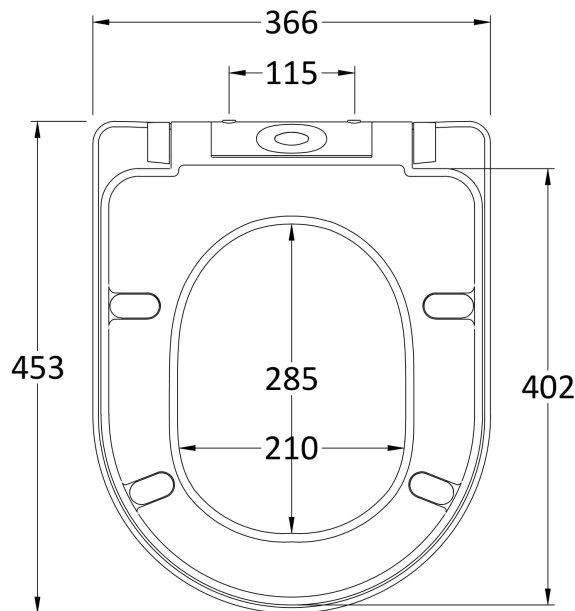

Sales Code: NTS004

Description: Luxury D Shape Seat, Sc, Qr, Top Fix

Product Dimensions

Length (mm):	453
Width (mm):	366
Height (mm):	55
Nett Weight (kg):	2

Packaging Dimensions

Length (mm):	455
Width (mm):	380
Height (mm):	55
Gross Weight (kg):	2.29

Packaging Data

Box Colour:	White Cardboard Box - Printed
Box Qty:	1
Label Size:	100 x 50
Label Colour:	Not Applicable
Label Qty:	2

Outer Box Dimensions (If Applicable)

Length (mm):	400
Width (mm):	490
Height (mm):	320
Gross Weight (kg):	16
Barcode:	5060272825928

Product Details

Country of Origin:	China
Fitting Instruction:	Yes
CE Certification:	Not Applicable
Product Material:	Urea
Seat Type:	D Shape
Seat Function:	Soft Close
Hinge Centres (Min):	90
Hinge Centres (Max):	190
Hinge Material:	Polypropylene
Colour/Finish:	White
Fixing Method:	Quick Release