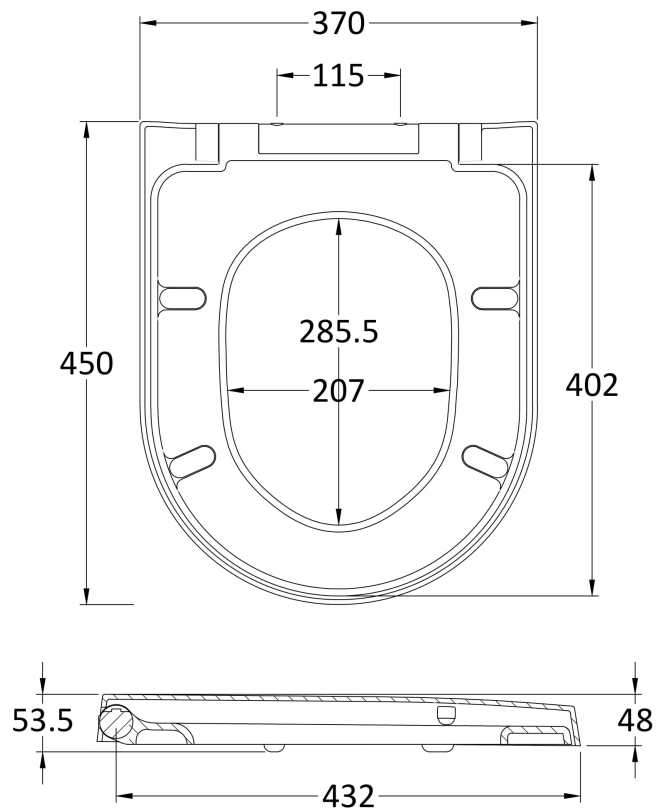

Sales Code: NTS007

Description: Luxury D Shape Seat, Sc, Qr, Top Fix

Product Dimensions

Length (mm):	450
Width (mm):	370
Height (mm):	54
Nett Weight (kg):	2.77

Packaging Dimensions

Length (mm):	465
Width (mm):	380
Height (mm):	60
Gross Weight (kg):	2.77

Packaging Data

Box Colour:	White Cardboard Box - Printed
Box Qty:	1
Label Size:	100 x 50
Label Colour:	Not Applicable
Label Qty:	

Outer Box Dimensions (If Applicable)

Length (mm):	480
Width (mm):	330
Height (mm):	395
Gross Weight (kg):	14
Barcode:	5060272829780

Product Details

Country of Origin:	China
Fitting Instruction:	Yes
CE Certification:	Not Applicable
Product Material:	Urea
Seat Type:	D Shape
Seat Function:	Soft Close
Hinge Centres (Min):	70
Hinge Centres (Max):	175
Hinge Material:	Stainless Steel Nylon
Colour/Finish:	White
Fixing Method:	Quick Release