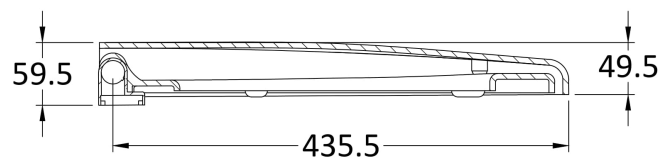

Sales Code: NTS008

Description: Standard Round Seat, Sc, Top Fix

Product Dimensions

Length (mm):	448
Width (mm):	362
Height (mm):	60
Nett Weight (kg):	2.1

Packaging Dimensions

Length (mm):	450
Width (mm):	360
Height (mm):	80
Gross Weight (kg):	2.1

Packaging Data

Box Colour:	White Cardboard Box - Printed
Box Qty:	1
Label Size:	100 x 50
Label Colour:	Not Applicable
Label Qty:	2

Outer Box Dimensions (If Applicable)

Length (mm):	480
Width (mm):	330
Height (mm):	400
Gross Weight (kg):	14
Barcode:	5055369085156

Product Details

Country of Origin:	China
Fitting Instruction:	No
CE & UKCA:	Not Applicable
Product Material:	Polypropylene
Seat Type:	Round
Seat Function:	Soft Close
Hinge Centres (Min):	127.5
Hinge Centres (Max):	171.5
Hinge Material:	Polypropylene
Colour/Finish:	White
Fixing Method:	Top Fix