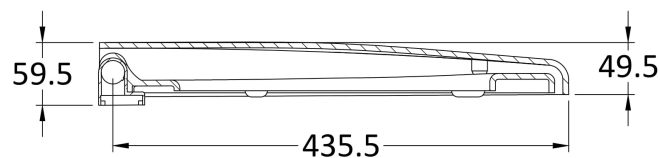

Sales Code: NTS008

Description: Standard Round Seat, Sc, Top Fix

Product Dimensions

Length (mm):	448
Width (mm):	362
Height (mm):	60
Nett Weight (kg):	2.1

Packaging Dimensions

Length (mm):	450
Width (mm):	360
Height (mm):	80
Gross Weight (kg):	2.1

Packaging Data

Box Colour:	White Cardboard Box - Printed
Box Qty:	1
Label Size:	100 x 50
Label Colour:	Not Applicable
Label Qty:	2

Outer Box Dimensions (If Applicable)

Length (mm):	480
Width (mm):	330
Height (mm):	400
Gross Weight (kg):	14
Barcode:	5055369085156

Product Details

Country of Origin:	China
Fitting Instruction:	No
CE Certification:	Not Applicable
Product Material:	Polypropylene
Seat Type:	Round
Seat Function:	Soft Close
Hinge Centres (Min):	127.5
Hinge Centres (Max):	171.5
Hinge Material:	Polypropylene
Colour/Finish:	White
Fixing Method:	Top Fix