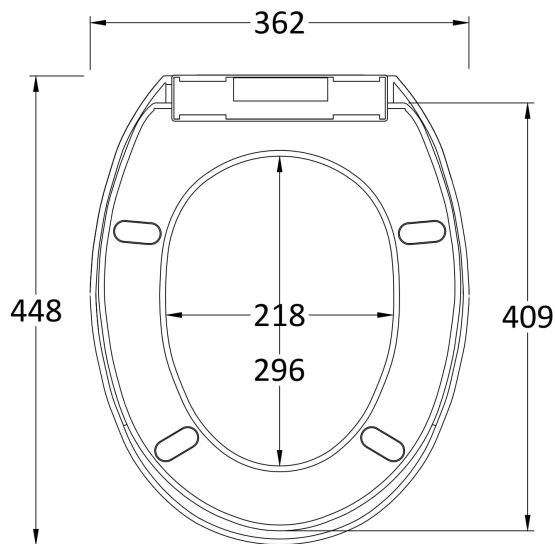

Sales Code: NTS008

Description: Standard Round Seat, Sc, Top Fix

Product Dimensions

Length (mm):	448
Width (mm):	362
Height (mm):	60
Nett Weight (kg):	2.1

Packaging Dimensions

Length (mm):	450
Width (mm):	360
Height (mm):	80
Gross Weight (kg):	2.1

Packaging Data

Box Colour:	White Cardboard Box - Printed
Box Qty:	1
Label Size:	100 x 50
Label Colour:	Not Applicable
Label Qty:	2

Outer Box Dimensions (If Applicable)

Length (mm):	480
Width (mm):	330
Height (mm):	400
Gross Weight (kg):	14
Barcode:	5055369085156

Product Details

Country of Origin:	China
Fitting Instruction:	No
CE Certification:	Not Applicable
Product Material:	Polypropylene
Seat Type:	Round
Seat Function:	Soft Close
Hinge Centres (Min):	127.5
Hinge Centres (Max):	171.5
Hinge Material:	Polypropylene
Colour/Finish:	White
Fixing Method:	Top Fix