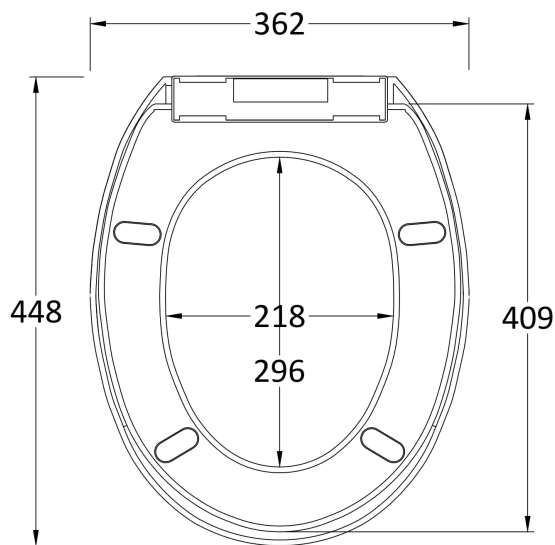

Sales Code: NTS008

Description: Standard Round Seat, Sc, Top Fix

Product Dimensions

Length (mm):	448
Width (mm):	362
Height (mm):	60
Nett Weight (kg):	2.1

Packaging Dimensions

Length (mm):	450
Width (mm):	360
Height (mm):	80
Gross Weight (kg):	2.1

Packaging Data

Box Colour:	White Cardboard Box - Printed
Box Qty:	1
Label Size:	100 x 50
Label Colour:	Not Applicable
Label Qty:	2

Outer Box Dimensions (If Applicable)

Length (mm):	480
Width (mm):	330
Height (mm):	400
Gross Weight (kg):	14
Barcode:	5055369085156

Product Details

Country of Origin:	China
Fitting Instruction:	No
CE & UKCA:	Not Applicable
Product Material:	Polypropylene
Seat Type:	Round
Seat Function:	Soft Close
Hinge Centres (Min):	127.5
Hinge Centres (Max):	171.5
Hinge Material:	Polypropylene
Colour/Finish:	White
Fixing Method:	Top Fix