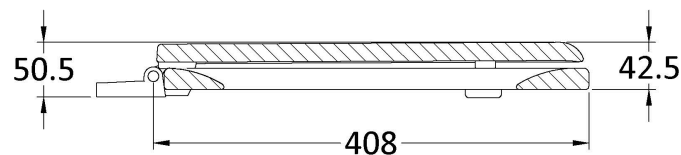

**Sales Code:** NTS303

**Description:** Trad Round Toilet Seat Plastic Hinges

**Product Dimensions**

Length (mm):	462
Width (mm):	372
Height (mm):	51
Nett Weight (kg):	3

**Packaging Dimensions**

Length (mm):	370
Width (mm):	470
Height (mm):	55
Gross Weight (kg):	3

**Packaging Data**

Box Colour:	White Cardboard Box - Printed
Box Qty:	1
Label Size:	100 x 50
Label Colour:	White Label
Label Qty:	1

**Outer Box Dimensions (If Applicable)**

Length (mm):	390
Width (mm):	370
Height (mm):	500
Gross Weight (kg):	17
Barcode:	5055369034352

**Product Details**

Country of Origin:	United Kingdom
Fitting Instruction:	No
CE Certification:	Yes
Product Material:	Moulded Wood
Seat Type:	Round
Seat Function:	Standard
Hinge Centres (Min):	139
Hinge Centres (Max):	171
Hinge Material:	Polypropylene
Colour/Finish:	White
Fixing Method:	Bottom Fix