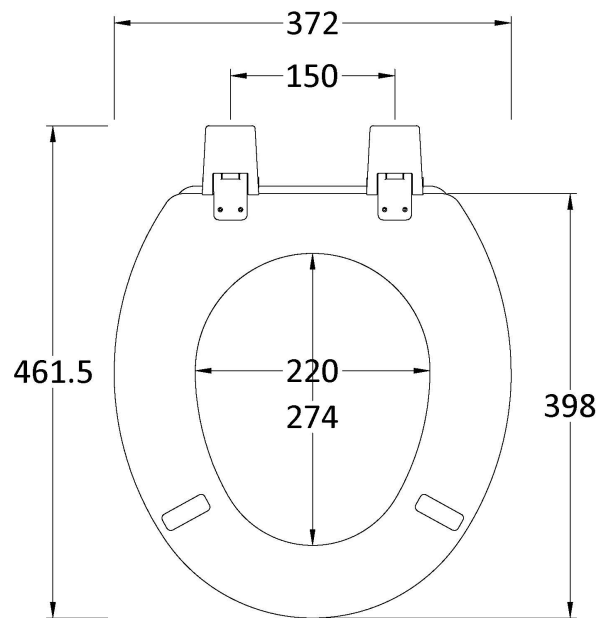

**Sales Code:** NTS303

**Description:** Trad Round Toilet Seat Plastic Hinges

**Product Dimensions**

Length (mm):	462
Width (mm):	372
Height (mm):	51
Nett Weight (kg):	3

**Packaging Dimensions**

Length (mm):	370
Width (mm):	470
Height (mm):	55
Gross Weight (kg):	3

**Packaging Data**

Box Colour:	White Cardboard Box - Printed
Box Qty:	1
Label Size:	100 x 50
Label Colour:	White Label
Label Qty:	1

**Outer Box Dimensions (If Applicable)**

Length (mm):	390
Width (mm):	370
Height (mm):	500
Gross Weight (kg):	17
Barcode:	5055369034352

**Product Details**

Country of Origin:	United Kingdom
Fitting Instruction:	No
CE Certification:	Yes
Product Material:	Moulded Wood
Seat Type:	Round
Seat Function:	Standard
Hinge Centres (Min):	139
Hinge Centres (Max):	171
Hinge Material:	Polypropylene
Colour/Finish:	White
Fixing Method:	Bottom Fix