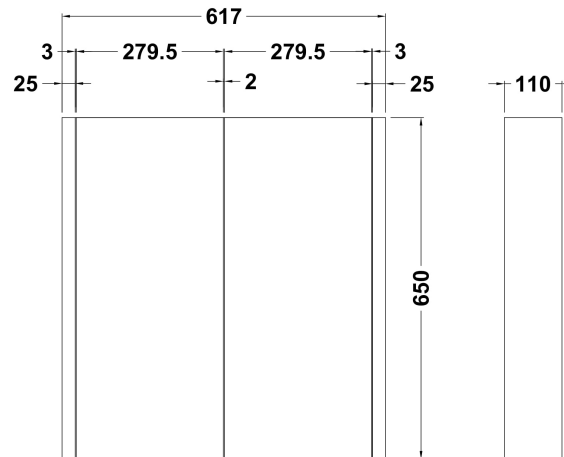

Sales Code: NVM113

Description: 600mm 2 Door Turin Mirror Cabinet

Product Dimensions

Height (mm):	650
Width (mm):	600
Depth (mm):	110
Nett Weight (kg):	15.46

Packaging Dimensions

Height (mm):	700
Width (mm):	670
Depth (mm):	140
Gross Weight (kg):	15.46

Packaging Data

Box Colour:	Brown Cardboard Box - Printed
Box Qty:	1
Label Size:	100 x 50
Label Colour:	Not Applicable
Label Qty:	0

Outer Box Dimensions (If Applicable)

Height (mm):	
Width (mm):	
Depth (mm):	
Gross Weight (kg):	
Barcode:	5055146193494

Product Details

Country of Origin:	China
Fitting Instruction:	No
CE Certification:	No
FSC Certified Materials:	Yes
Colour:	Gloss White
Construction Method:	Cam & Wood Dowel
Construction Type:	Rigid
Cabinet Finish:	MFC Painted Gloss
Fascia Finish:	MFC Painted Gloss
Cabinet Thickness (mm):	
Fascia Thickness (mm):	18
Drawer Included:	No
Drawer Type:	Not Applicable
No of Shelves:	2
Hinge Type:	95 Degree Clip-On Soft Close
Hinge Included:	Yes
Adjustable Legs:	No, Not Required
Fixings Included:	Yes
Handle Style:	Contemporary
Waste Shroud:	Not Applicable
Handle Included:	Yes
Handle Type:	Not Applicable, Bar