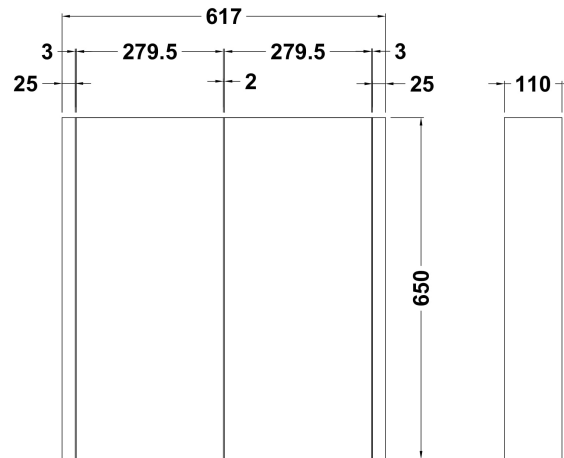

Sales Code: NVM113

Description: 600mm 2 Door Turin Mirror Cabinet

### Product Dimensions

Height (mm):	650
Width (mm):	600
Depth (mm):	110
Nett Weight (kg):	15.46

### Packaging Dimensions

Height (mm):	700
Width (mm):	670
Depth (mm):	140
Gross Weight (kg):	15.46

### Outer Box Dimensions (If Applicable)

Height (mm):	
Width (mm):	
Depth (mm):	
Gross Weight (kg):	
Barcode:	5055146193494