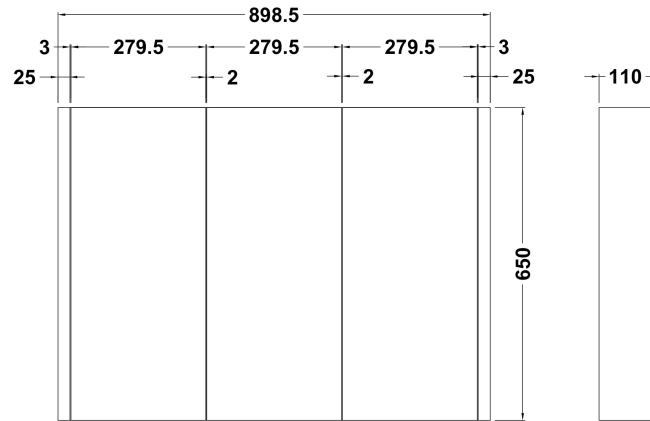

Sales Code: NVM116

Description: 900mm 3 Door Turin Mirror Cabinet

Product Dimensions

Height (mm):	650
Width (mm):	900
Depth (mm):	110
Nett Weight (kg):	23.15

Packaging Dimensions

Height (mm):	125
Width (mm):	925
Depth (mm):	685
Gross Weight (kg):	23.15

Packaging Data

Box Colour:	Brown Cardboard Box - Printed
Box Qty:	1
Label Size:	100 x 50
Label Colour:	Not Applicable
Label Qty:	0

Outer Box Dimensions (If Applicable)

Height (mm):	
Width (mm):	
Depth (mm):	
Gross Weight (kg):	
Barcode:	5055146193524

Product Details

Country of Origin:	China
Fitting Instruction:	No
CE & UKCA:	No
FSC Certified Materials:	Yes
Colour:	Gloss White
Construction Method:	Cam & Wood Dowel
Construction Type:	Rigid
Cabinet Finish:	MFC Painted Gloss
Fascia Finish:	MFC Painted Gloss
Cabinet Thickness (mm):	
Fascia Thickness (mm):	18
Drawer Included:	No
Drawer Type:	Not Applicable
No of Shelves:	2
Hinge Type:	95 Degree Clip-On Soft Close
Hinge Included:	Yes
Adjustable Legs:	No, Not Required
Fixings Included:	Yes
Handle Style:	Contemporary
Waste Shroud:	Not Applicable
Handle Included:	Yes
Handle Type:	Not Applicable, Bar