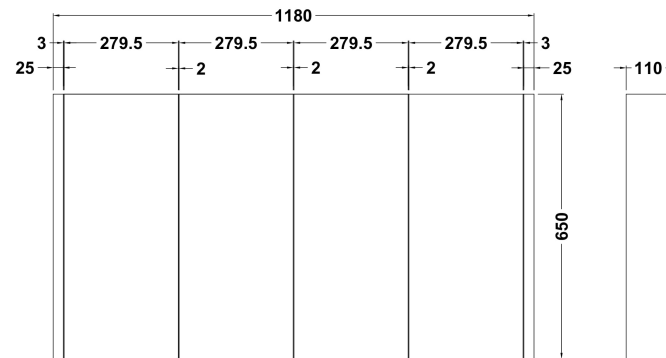

Sales Code: NVM118

Description: 1200mm 4 Door Mirrored Cabinet

Product Dimensions

Height (mm):	650
Width (mm):	1200
Depth (mm):	110
Nett Weight (kg):	30.85

Packaging Dimensions

Height (mm):	125
Width (mm):	1225
Depth (mm):	685
Gross Weight (kg):	30.85

Packaging Data

Box Colour:	Brown Cardboard Box - Printed
Box Qty:	1
Label Size:	100 x 50
Label Colour:	Not Applicable
Label Qty:	0

Outer Box Dimensions (If Applicable)

Height (mm):	
Width (mm):	
Depth (mm):	
Gross Weight (kg):	
Barcode:	5055369005390

Product Details

Country of Origin:	China
Fitting Instruction:	No
CE & UKCA:	No
FSC Certified Materials:	Yes
Colour:	Gloss White
Construction Method:	Cam & Wood Dowel
Construction Type:	Rigid
Cabinet Finish:	MFC Painted Gloss
Fascia Finish:	Mdf Painted Gloss
Cabinet Thickness (mm):	
Fascia Thickness (mm):	18
Drawer Included:	No
Drawer Type:	Not Applicable
No of Shelves:	2
Hinge Type:	95 Degree Clip-On Soft Close
Hinge Included:	Yes
Adjustable Legs:	No, Not Required
Fixings Included:	Yes
Handle Style:	Contemporary
Waste Shroud:	Not Applicable
Handle Included:	Yes
Handle Type:	Bar