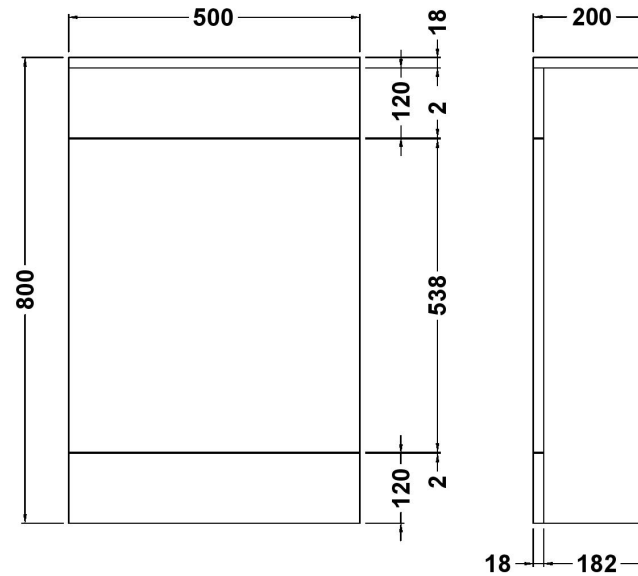

Sales Code: NVM141

Description: 500X200mm Turin Wc Unit

### Product Dimensions

Height (mm):	800
Width (mm):	500
Depth (mm):	200
Nett Weight (kg):	13.77

### Packaging Dimensions

Height (mm):	225
Width (mm):	525
Depth (mm):	845
Gross Weight (kg):	13.77

### Outer Box Dimensions (If Applicable)

Height (mm):	
Width (mm):	
Depth (mm):	
Gross Weight (kg):	
Barcode:	5055146194118