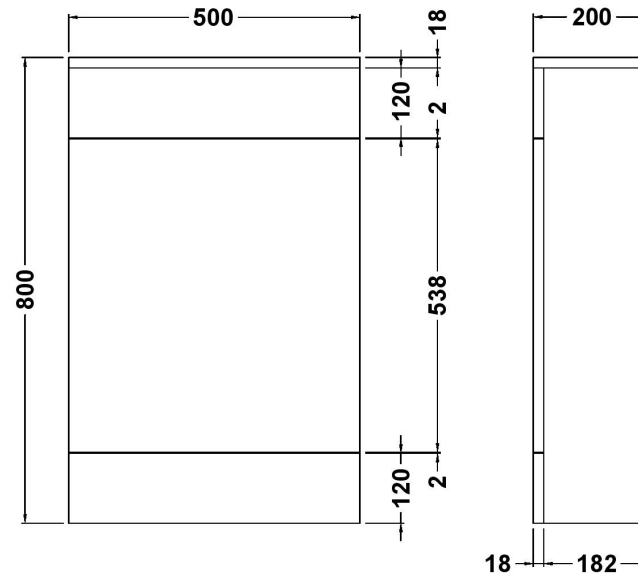

Sales Code: NVM141

Description: 500X200mm Turin Wc Unit

Product Dimensions

Height (mm):	800
Width (mm):	500
Depth (mm):	200
Nett Weight (kg):	13.77

Packaging Dimensions

Height (mm):	225
Width (mm):	525
Depth (mm):	845
Gross Weight (kg):	13.77

Packaging Data

Box Colour:	Brown Cardboard Box - Printed
Box Qty:	1
Label Size:	100 x 50
Label Colour:	Not Applicable
Label Qty:	0

Outer Box Dimensions (If Applicable)

Height (mm):	
Width (mm):	
Depth (mm):	
Gross Weight (kg):	
Barcode:	5055146194118

Product Details

Country of Origin:	China
Fitting Instruction:	No
CE & UKCA:	N/A
FSC Certified Materials:	Yes
Colour:	Gloss White
Construction Method:	Cam & Wood Dowel
Construction Type:	Rigid
Cabinet Finish:	MFC Painted Gloss
Fascia Finish:	MFC Painted Gloss
Cabinet Thickness (mm):	16
Fascia Thickness (mm):	18
Drawer Included:	No
Drawer Type:	Not Applicable
No of Shelves:	0
Hinge Type:	Not Applicable
Hinge Included:	No
Adjustable Legs:	No
Fixings Included:	Yes
Handle Style:	Not Applicable
Waste Shroud:	No
Handle Included:	No
Handle Type:	Not Applicable