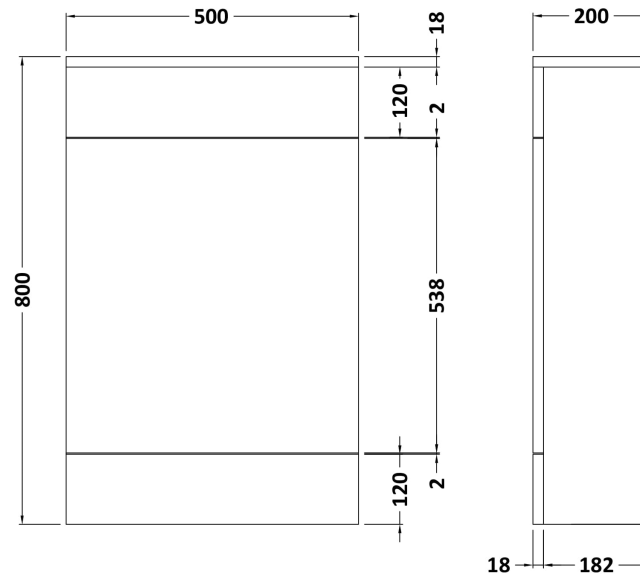

Sales Code: NVM441

Description: 500X200mm Turin Wc Unit

Product Dimensions

Height (mm):	800
Width (mm):	500
Depth (mm):	200
Nett Weight (kg):	13.6

Packaging Dimensions

Height (mm):	845
Width (mm):	525
Depth (mm):	225
Gross Weight (kg):	13.6

Packaging Data

Box Colour:	Brown Cardboard Box - Printed
Box Qty:	1
Label Size:	100 x 50
Label Colour:	Not Applicable
Label Qty:	0

Outer Box Dimensions (If Applicable)

Height (mm):	
Width (mm):	
Depth (mm):	
Gross Weight (kg):	
Barcode:	5056211872887

Product Details

Country of Origin:	China
Fitting Instruction:	No
CE & UKCA:	N/A
FSC Certified Materials:	Yes
Colour:	Gloss Grey Mist
Construction Method:	Cam & Wood Dowel
Construction Type:	Rigid
Cabinet Finish:	MFC Painted Gloss
Fascia Finish:	MFC Painted Gloss
Cabinet Thickness (mm):	16
Fascia Thickness (mm):	18
Drawer Included:	No
Drawer Type:	Not Applicable
No of Shelves:	0
Hinge Type:	Not Applicable
Hinge Included:	No
Adjustable Legs:	No
Fixings Included:	Yes
Handle Style:	Not Applicable
Waste Shroud:	No
Handle Included:	No
Handle Type:	Not Applicable