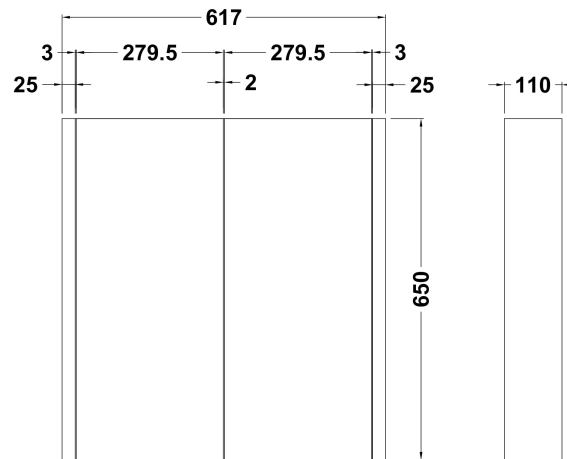

Sales Code: NVM913

Description: 600mm 2 Door Turin Mirror Cabinet

### Product Dimensions

Height (mm):	650
Width (mm):	600
Depth (mm):	110
Nett Weight (kg):	14.2

### Packaging Dimensions

Height (mm):	685
Width (mm):	625
Depth (mm):	125
Gross Weight (kg):	14.2

### Outer Box Dimensions (If Applicable)

Height (mm):	
Width (mm):	
Depth (mm):	
Gross Weight (kg):	
Barcode:	5056211878605