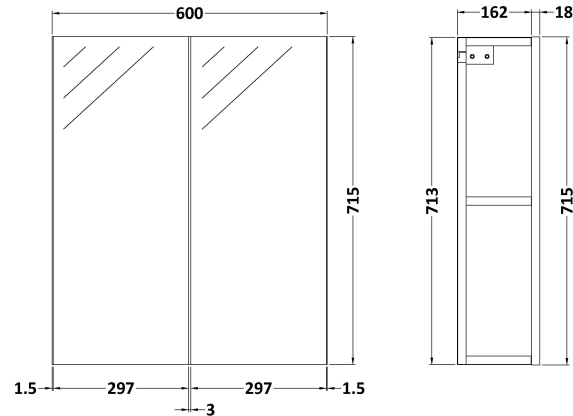

Sales Code: OFF117

Description: 600 Mirror Cab-50/50 Split (180mm Deep)

Product Dimensions

Height (mm):	715
Width (mm):	600
Depth (mm):	182
Nett Weight (kg):	21

Packaging Dimensions

Height (mm):	735
Width (mm):	620
Depth (mm):	202
Gross Weight (kg):	21

Packaging Data

Box Colour:	Brown Cardboard Box
Box Qty:	1
Label Size:	100 x 50
Label Colour:	Not Applicable
Label Qty:	0

Outer Box Dimensions (If Applicable)

Height (mm):	
Width (mm):	
Depth (mm):	
Gross Weight (kg):	
Barcode:	5055275826911

Product Details

Country of Origin:	China
Fitting Instruction:	No
CE Certification:	No
FSC Certified Materials:	Yes
Colour:	Gloss White
Construction Method:	Cam & Wood Dowel
Construction Type:	Rigid
Cabinet Finish:	MFC Painted Gloss
Fascia Finish:	Mdf Painted Gloss
Cabinet Thickness (mm):	16
Fascia Thickness (mm):	18
Drawer Included:	No
Drawer Type:	Not Applicable
No of Shelves:	1
Hinge Type:	95 Degree Clip-On Soft Close
Hinge Included:	Yes
Adjustable Legs:	No
Fixings Included:	Yes
Handle Style:	Not Applicable
Waste Shroud:	No
Handle Included:	No
Handle Type:	Handleless