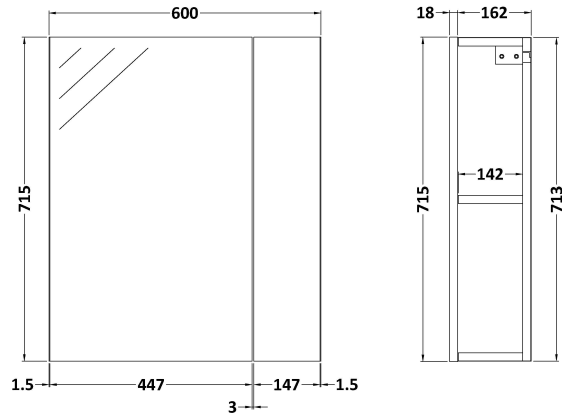

Sales Code: OFF118

Description: 600 Mirror Cab-75/25 Split (180mm Deep)

Product Dimensions

| | |
|-------------------|-----|
| Height (mm): | 715 |
| Width (mm): | 600 |
| Depth (mm): | 182 |
| Nett Weight (kg): | 20 |

Packaging Dimensions

| | |
|--------------------|-----|
| Height (mm): | 202 |
| Width (mm): | 620 |
| Depth (mm): | 735 |
| Gross Weight (kg): | 20 |

Packaging Data

| | |
|---------------|---------------------|
| Box Colour: | Brown Cardboard Box |
| Box Qty: | 1 |
| Label Size: | 100 x 50 |
| Label Colour: | Not Applicable |
| Label Qty: | 0 |

Outer Box Dimensions (If Applicable)

| | |
|--------------------|---------------|
| Height (mm): | |
| Width (mm): | |
| Depth (mm): | |
| Gross Weight (kg): | |
| Barcode: | 5055275826935 |

Product Details