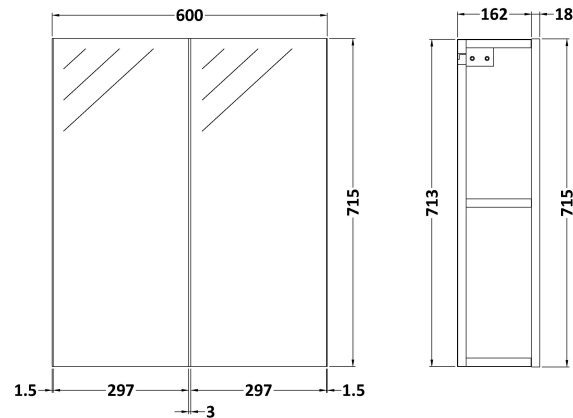

Sales Code: OFF1317

Description: 600 Mirror Cab-50/50 Split (180mm Deep)

### Product Dimensions

Height (mm):	715
Width (mm):	600
Depth (mm):	182
Nett Weight (kg):	21

### Packaging Dimensions

Height (mm):	735
Width (mm):	620
Depth (mm):	202
Gross Weight (kg):	21

### Outer Box Dimensions (If Applicable)

Height (mm):	
Width (mm):	
Depth (mm):	
Gross Weight (kg):	
Barcode:	5056462658179