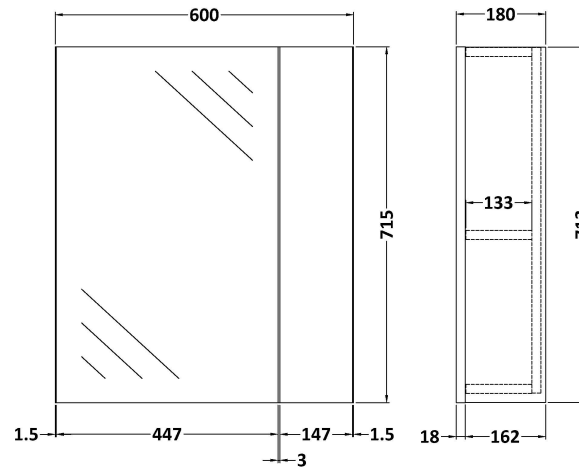

Sales Code: OFF618

Description: 600 Mirror Cab-75/25 Split (180mm Deep)

Product Dimensions

Height (mm):	715
Width (mm):	600
Depth (mm):	182
Nett Weight (kg):	20

Packaging Dimensions

Height (mm):	202
Width (mm):	620
Depth (mm):	735
Gross Weight (kg):	20

Packaging Data

Box Colour:	Brown Cardboard Box
Box Qty:	1
Label Size:	100 x 50
Label Colour:	White Label
Label Qty:	2

Outer Box Dimensions (If Applicable)

Height (mm):	
Width (mm):	
Depth (mm):	
Gross Weight (kg):	
Barcode:	5055275828175

Product Details

Country of Origin:	United Kingdom
Fitting Instruction:	No
CE & UKCA:	Yes
FSC Certified Materials:	Yes
Colour:	Black Woodgrain
Construction Method:	Cam & Wood Dowel
Construction Type:	Rigid
Cabinet Finish:	MFC Textured Woodgrain
Fascia Finish:	MFC Textured Woodgrain
Cabinet Thickness (mm):	18
Fascia Thickness (mm):	18
Drawer Included:	No
Drawer Type:	Not Applicable
No of Shelves:	1
Hinge Type:	95 Degree Clip-On Soft Close
Hinge Included:	Yes
Adjustable Legs:	No
Fixings Included:	Yes
Handle Style:	Not Applicable
Waste Shroud:	No
Handle Included:	No
Handle Type:	Handleless