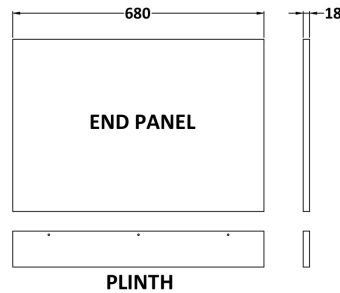

Sales Code: OFF970

Description: 700 Bath End Panel

### Product Dimensions

Height (mm):	560
Width (mm):	680
Depth (mm):	36
Nett Weight (kg):	4.5

### Packaging Dimensions

Height (mm):	710
Width (mm):	590
Depth (mm):	30
Gross Weight (kg):	4.9

### Outer Box Dimensions (If Applicable)

Height (mm):	
Width (mm):	
Depth (mm):	
Gross Weight (kg):	
Barcode:	5055275873823