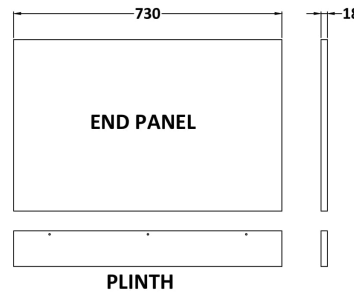

Sales Code: OFF971

Description: 750 Bath End Panel

Product Dimensions

Height (mm):	560
Width (mm):	730
Depth (mm):	36
Nett Weight (kg):	8.6

Packaging Dimensions

Height (mm):	760
Width (mm):	590
Depth (mm):	30
Gross Weight (kg):	8.9

Packaging Data

Box Colour:	Brown Cardboard Box
Box Qty:	1
Label Size:	140 x 20
Label Colour:	White Label
Label Qty:	2

Outer Box Dimensions (If Applicable)

Height (mm):	
Width (mm):	
Depth (mm):	
Gross Weight (kg):	
Barcode:	5055275873847