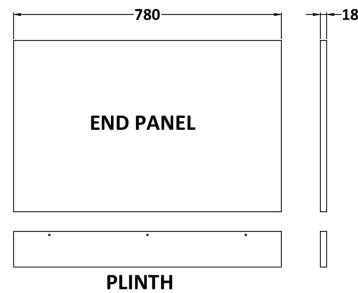

Sales Code: OFF972

Description: 800 Bath End Panel

Product Dimensions

| | |
|-------------------|-----|
| Height (mm): | 560 |
| Width (mm): | 780 |
| Depth (mm): | 36 |
| Nett Weight (kg): | 5.5 |

Packaging Dimensions

| | |
|--------------------|------|
| Height (mm): | 30 |
| Width (mm): | 590 |
| Depth (mm): | 760 |
| Gross Weight (kg): | 5.58 |

Packaging Data

| | |
|---------------|---------------------|
| Box Colour: | Brown Cardboard Box |
| Box Qty: | 1 |
| Label Size: | 140 x 20 |
| Label Colour: | White Label |
| Label Qty: | 2 |

Outer Box Dimensions (If Applicable)

| | |
|--------------------|---------------|
| Height (mm): | |
| Width (mm): | |
| Depth (mm): | |
| Gross Weight (kg): | |
| Barcode: | 5056211816416 |

Product Details